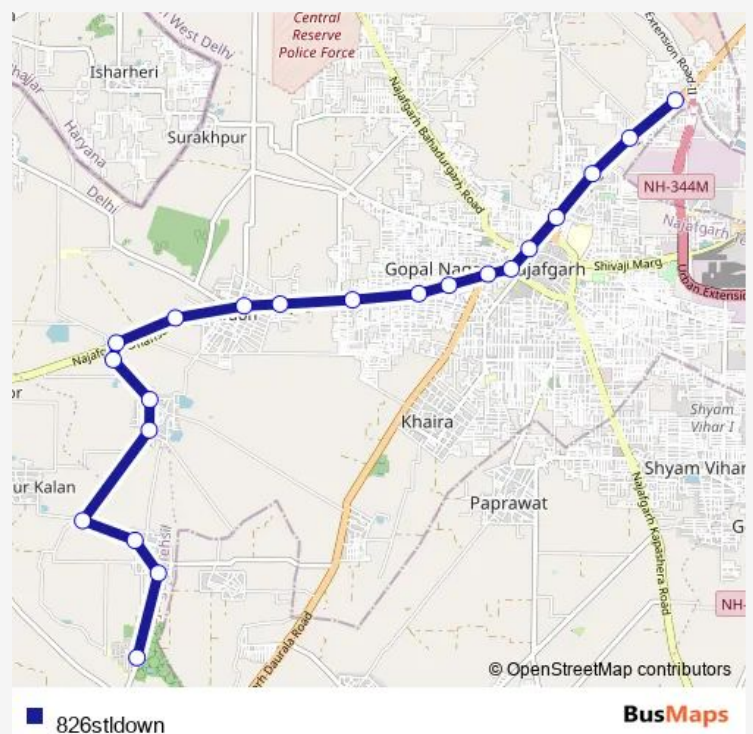

Thursday 04:30-08:00

Friday 04:30-08:00

Saturday 04:30-08:00

Sunday 04:30-08:00

Route info

Direction: Ch Brahm Parkash Ayurvedic Hospital

Stops: 21

Trip Duration: 0 hour 47 min