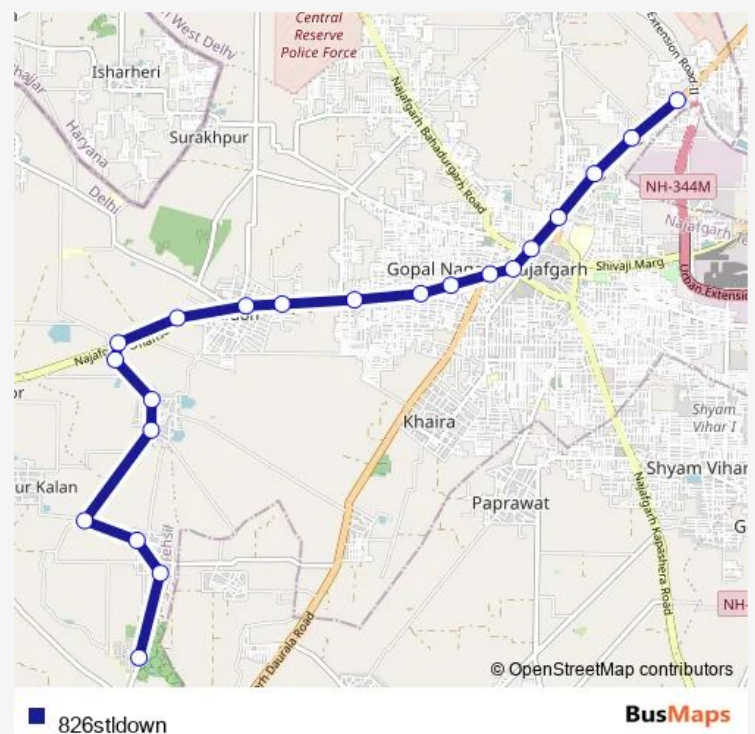

Thursday 04:30-08:00

Friday 04:30-08:00

Saturday 04:30-08:00

Sunday 04:30-08:00

Route info

Direction: Ch Brahm Parkash Ayurvedic Hospital

Stops: 21

Trip Duration: 0 hour 47 min