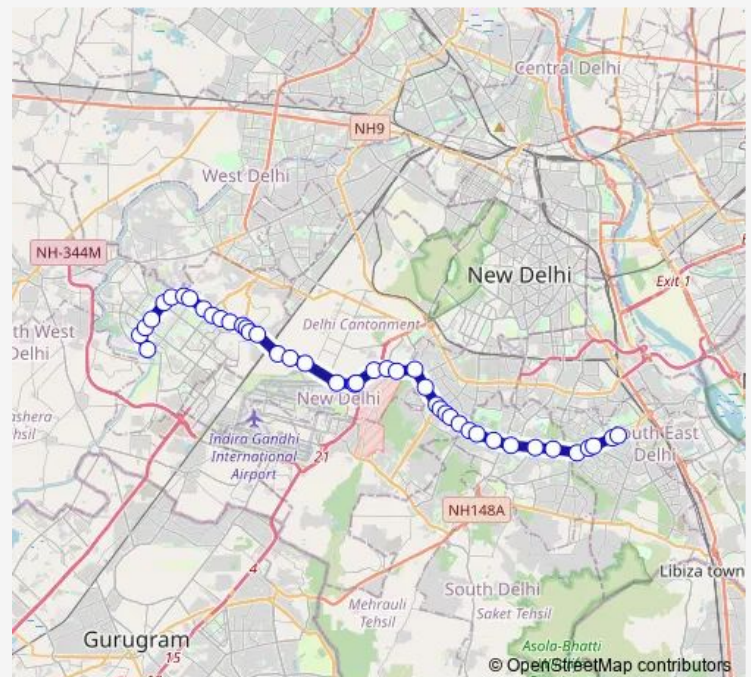

Thursday 05:50-19:50

Friday 05:50-19:50

Saturday 05:50-19:50

Sunday 05:50-19:50

Route info

Direction: Dwarka Sec 18A

Stops: 43

Trip Duration: 1 hour 45 min

Express-764bup

NHW 8 Crossing

Kendriya Vidhyalaya APS Colony

APS Colony / Arjun Path

Signal Enclave

Vasant Village

Swami Malai Mandir

R K Puram Sec-5