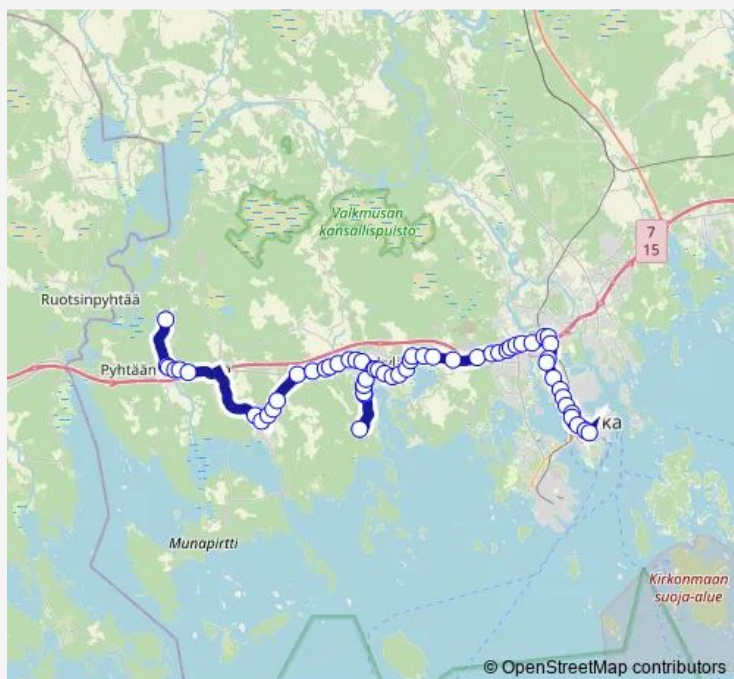

Thursday 09:15

Friday 09:15

Saturday —

Sunday —

Route info

Direction: Kangas(Pyhtää)

Stops: 52

Trip Duration: 0 hour 44 min