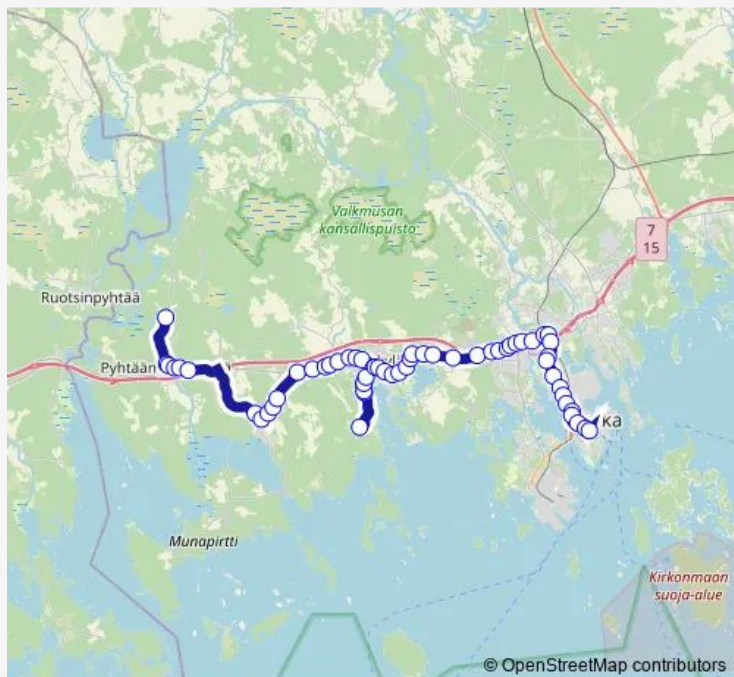

Thursday 09:15

Friday 09:15

Saturday —

Sunday —

Route info

Direction: Kangas(Pyhtää)

Stops: 52

Trip Duration: 0 hour 44 min