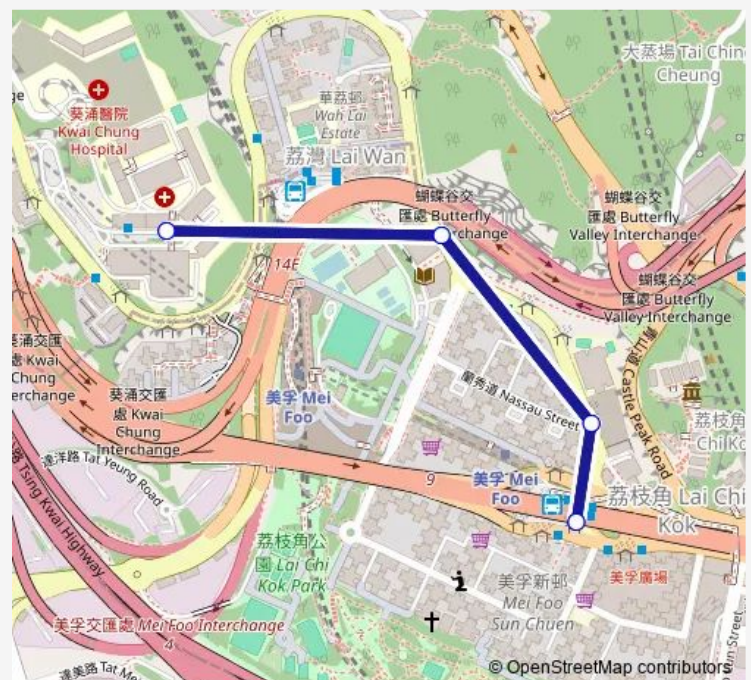

Bus 90p MEI FOO - Princess Margaret Hospital

[Go to website](#)

Direction

MEI LAI Road, Near MEI FOO BUS Terminus|Mei LAI Road, Near MEI FOO BUS Terminus — Princess Margaret Hospital Road, Near Princess Margaret Hospital Block G

Princess Margaret Hospital Road, Near Princess Margaret Hospital Block G

Route schedule

MEI LAI Road, Near MEI FOO BUS Terminus|Mei LAI Road, Near MEI FOO BUS Terminus — Princess Margaret Hospital Road, Near Princess Margaret Hospital Block G

Monday	06:00-22:50
Tuesday	06:00-22:50
Wednesday	06:00-22:50
Thursday	06:00-22:50
Friday	06:00-22:50
Saturday	06:00-22:50
Sunday	06:00-22:50

Route info

Direction: MEI LAI Road, Near MEI FOO BUS Terminus|Mei LAI Road, Near MEI FOO BUS Terminus

Stops: 4

Trip Duration: 0 hour 6 min

■ 90p — MEI FOO - Princess Margaret Hospital

Direction

Princess Margaret Hospital Road, Near Princess Margaret Hospital Block G — MEI LAI Road, Near MEI FOO BUS Terminus|Mei LAI Road, Near MEI FOO BUS Terminus