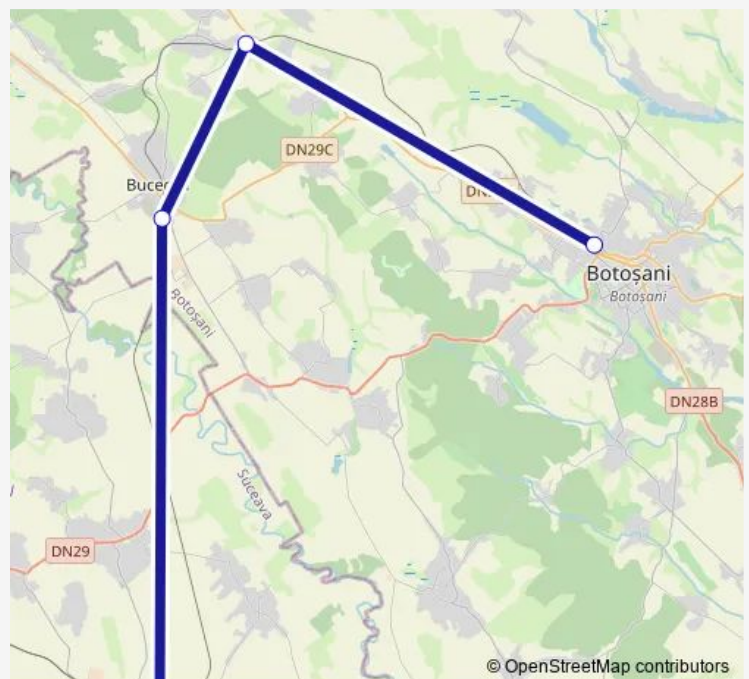

## Rail R: Verești - Botoșani R: Verești - Bucecea Hm - Leorda Hm. - Botoșani

[Go to website](#)

### Direction

Verești — Botoșani

4 stops

[Open route schedule](#)

Verești

Bucecea Hm

Leorda Hm.

Botoșani

### Route schedule

Verești — Botoșani

Monday	17:26
Tuesday	17:26
Wednesday	17:26
Thursday	17:26
Friday	17:26
Saturday	17:26
Sunday	17:26

### Route info

Direction: Verești

Stops: 4

Trip Duration: 1 hour 9 min

R: Verești - Botoșani — R: Verești - Bucecea Hm - Leorda Hm. - Botoșani

R: Verești - Botoșani Rail time schedules and route maps are available in an offline PDF at [busmaps.com](https://busmaps.com). Use the [busmaps.com](https://busmaps.com) website to see live bus times, train schedule or subway schedule, and step-by-step directions for all public transit in Bucecea