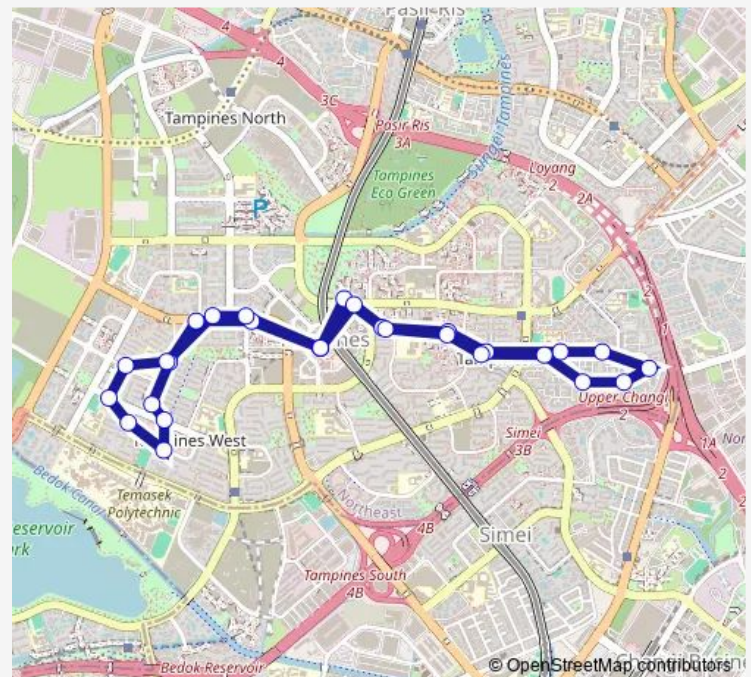

### Route schedule

Tampines Int — Tampines Int

Monday 05:30

Tuesday 05:30

Wednesday 05:30

Thursday 05:30

Friday 05:30

Saturday 05:39

### Route info

Direction: Tampines Int

Stops: 29

Trip Duration: 0 hour 42 min

■ 291T

BusMaps

Blk 343

Blk 323