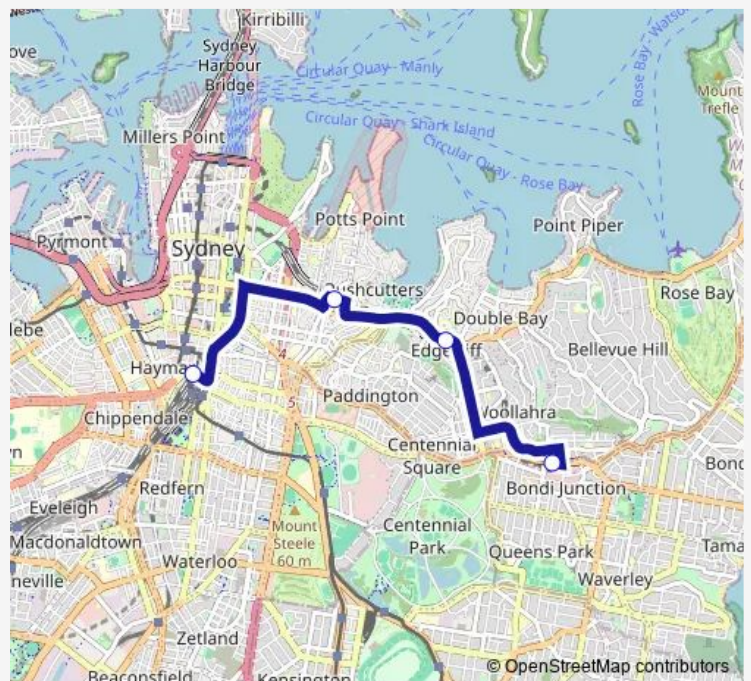

Rail Replacement Bus Service 20T4 Central, then Kings Cross, Edgecliff, Bondi Junction

[Go to website](#)

Direction

Central Station, Eddy Av, Stand D — Bondi Junction Station, Grafton St, Stand S

4 stops

[Open route schedule](#)

Central Station, Eddy Av, Stand D

Kings Cross Station, Bayswater Rd, Stand C

Edgecliff Station, Stand K

Bondi Junction Station, Grafton St, Stand S

Route schedule

Central Station, Eddy Av, Stand D — Bondi Junction Station, Grafton St, Stand S

Monday	—
Tuesday	—
Wednesday	—
Thursday	21:50-00:48 ⁺¹
Friday	—
Saturday	—
Sunday	—

Route info

Direction: Central Station, Eddy Av, Stand D

Stops: 4

Trip Duration: 0 hour 19 min

Direction

Bondi Junction Station, Grafton St, Stand T — Central Station, Eddy Av, Stand A

4 stops

[Open route schedule](#)

Bondi Junction Station, Grafton St, Stand T

Edgecliff Station, New South Head Rd, Stand N

Kings Cross Station, Bayswater Rd, Stand D

Central Station, Eddy Av, Stand A

Route schedule