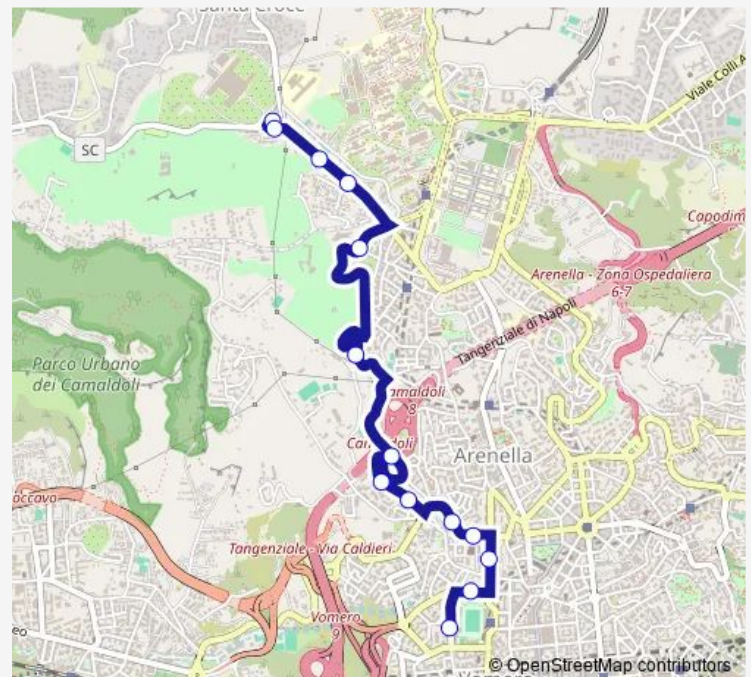

Route schedule

Acitillo — Ruggieri - Ospedale Monaldi

Monday	07:23-19:36
Tuesday	07:23-19:36
Wednesday	07:23-19:36
Thursday	07:23-19:36
Friday	07:23-19:36
Saturday	07:46-19:08
Sunday	07:46-18:21

Route info

Direction: Acitillo

Stops: 34

Trip Duration: 0 hour 39 min

C38

BusMaps

Iannelli-Tangenziale

Iannelli 136

Iannelli 121

Bianchi - Montelungo

Ruggieri - Ospedale Monaldi

Direction

Ruggieri - Ospedale Monaldi — Acitillo

14 stops

[Open route schedule](#)

Ruggieri - Ospedale Monaldi

Bianchi

Wednesday 07:00-19:00

Thursday 07:00-19:00

Friday 07:00-19:00

Saturday 07:20-18:35

Sunday 07:20-18:00

Route info

Direction: Ruggieri - Ospedale Monaldi

Stops: 14