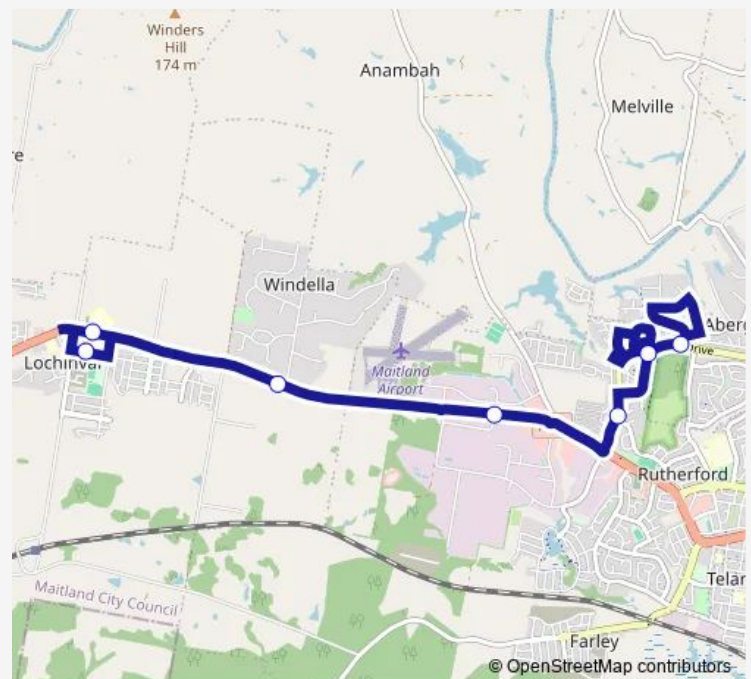

### Direction

Tea Tree Av At Denton Park Dr — St Joseph's College, New England Hwy

7 stops

[Open route schedule](#)

Tea Tree Av At Denton Park Dr

Adam Av At Denton Park Dr (Hail And Ride)

Denton Park Dr At Rebecca Cl

459 New England Hwy

New England Hwy Opp River Rd

St Patricks Primary School, Gregory Rd

St Joseph's College, New England Hwy

### Route schedule

Tea Tree Av At Denton Park Dr — St Joseph's College, New England Hwy

Monday	07:50
Tuesday	07:50
Wednesday	07:50
Thursday	07:50
Friday	07:50
Saturday	—
Sunday	—

### Route info

Direction: Tea Tree Av At Denton Park Dr

Stops: 7

Trip Duration: 0 hour 25 min

2701 School Bus time schedules and route maps are available in an offline PDF at [busmaps.com](https://busmaps.com). Use the [busmaps.com](https://busmaps.com) website to see live bus times, train schedule or subway schedule, and step-by-step directions for all public transit in Maitland