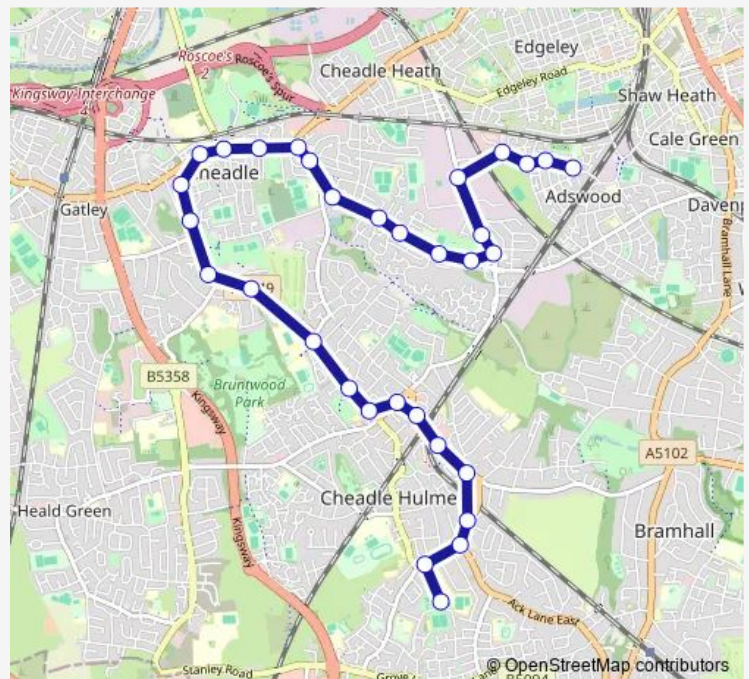

Bus 864 Cheadle Hulme High School - Adswood

[Go to website](#)

Direction

Daresbury Close — Cheadle Hulme High School

35 stops

[Open route schedule](#)

- Daresbury Close
- Tarporley Close
- Rainow Road
- Alvanley Crescent
- Hatter Avenue
- Orion Business Park
- Beechurst Road
- Ladybridge Road
- Micker Brook
- Hereford Road
- Tarvin Road
- Post Office
- Demmings Road
- Cranleigh Drive
- Councillor Lane
- Red Lion
- George & Dragon
- Warwick Mall
- Cheadle Post Office
- Depleach Road
- Broadway

Route schedule

Daresbury Close — Cheadle Hulme High School

Monday	07:35
Tuesday	07:35
Wednesday	07:35
Thursday	07:35
Friday	07:35
Saturday	—
Sunday	—

Route info

Direction: Daresbury Close

Stops: 35

Trip Duration: 0 hour 40 min

864 — Cheadle Hulme - Adswood

Schools Hill

Golf Course

Lauras Cheadle Hulme

Cheadle & Marple College

The Kenilworth

Cheadle Road

Cheadle Hulme Station

Platform 5

Monmouth Road

Lindsay Avenue

Manor Road

Swann Lane

Church Inn

Cheadle Hulme High School

Direction