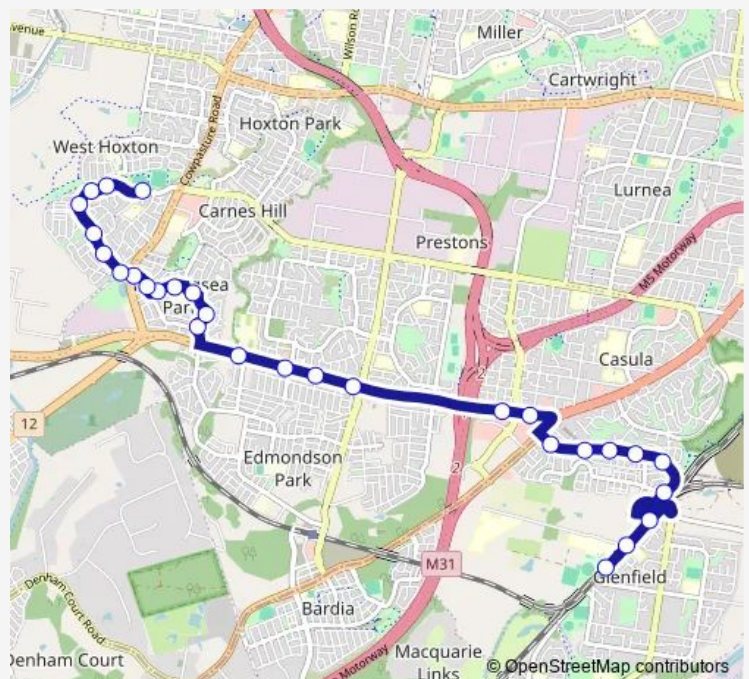

Horningsea Park Dr After Joshua Moore Dr

Horningsea Park Dr Opp Carruthers Dr

Bunya Park, Horningsea Park Dr

John Edmonson High School, School Grounds

Horningsea Park Dr Before Joshua Moore Dr

Joshua Moore Dr At Sunrise Pl

Route schedule

Glenfield Station, Railway Pde — Greenway Park, Greenway Dr

Monday 16:18-18:32

Tuesday 16:18-18:32

Wednesday 16:18-18:32

Thursday 16:18-18:32

Friday 16:18-18:32

Saturday —

Sunday —

Route info

Direction: Glenfield Station, Railway Pde

Stops: 29

Trip Duration: 0 hour 21 min

864 — Glenfield to Carnes Hill via Horningsea Park

Joshua Moore Dr Before Cowpasture Rd

Greenway Dr Opp Horningsea Fire Station

Greenway Dr After Addison Way

Greenway Dr After Hume Dr

Greenway Dr After Wingate Av

Greenway Dr Before Bird Pl

Greenway Dr Before Carmichael Dr

Greenway Park, Greenway Dr

Direction

Greenway Dr Opp Greenway Park — Railway Pde Opp
Glenfield Station