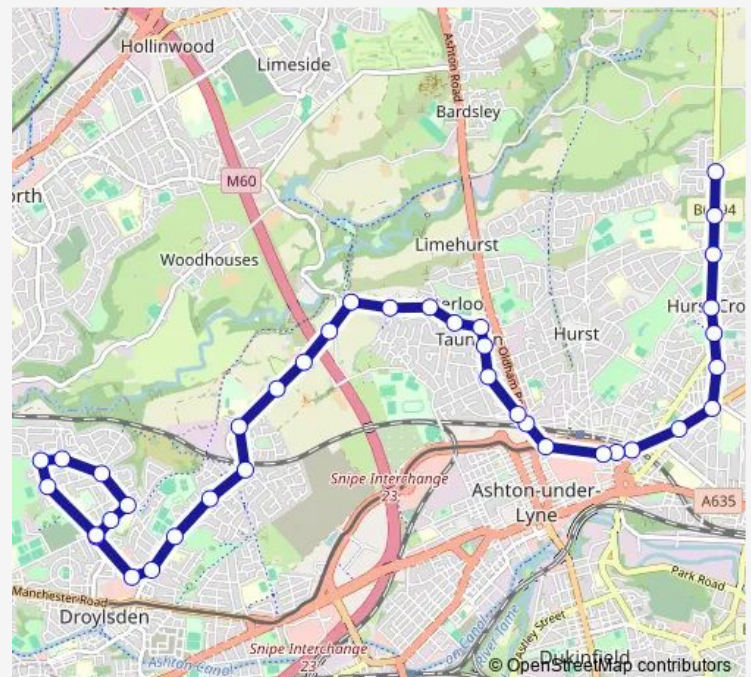

### Route schedule

St Damian's RC Science College — Fiveways Scott Road

Monday 15:23

Tuesday 15:23

Wednesday 15:23

Thursday 15:23

Friday 15:23

Saturday —

### Route info

Direction: St Damian's RC Science College

Stops: 38

Trip Duration: 0 hour 32 min

■ 864 — St Damian's RC Science College - Droylsden

Back Lane

Howarth Farm Road

Laurus Ryecroft