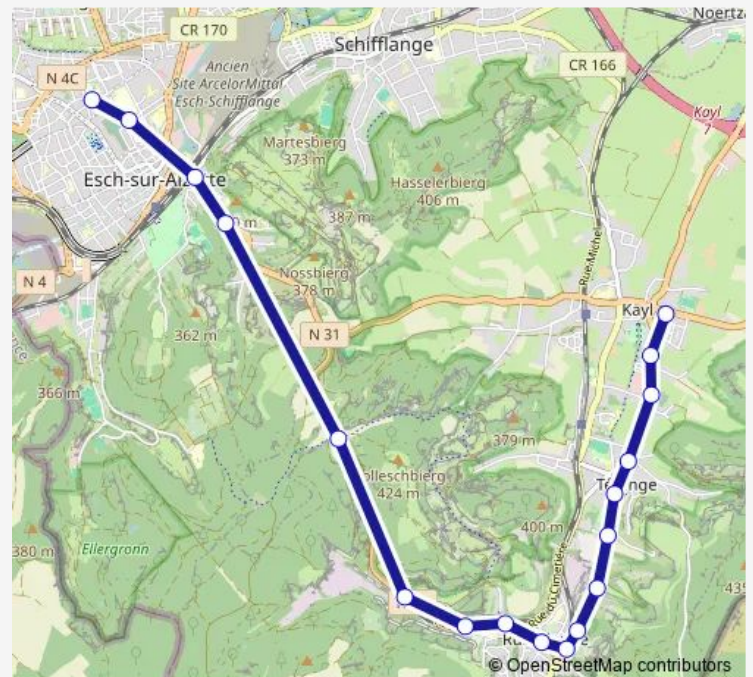

Tétange, Lorei

Tétange, Um Haff

Tétange, Duerf

Tétange, Kierfecht

Kayl, Eecherwee

Kayl, Brill

Route schedule

L.H.C.E. Quai 1 — Kayl, Brill

Monday 14:26

Tuesday 14:26

Wednesday 14:26

Thursday 14:26

Friday 14:26

Saturday —

Sunday —

Route info

Direction: L.H.C.E. Quai 1

Stops: 18

Trip Duration: 0 hour 26 min

864 Bus time schedules and route maps are available in an offline PDF at busmaps.com. Use the busmaps.com website to see live bus times, train schedule or subway schedule, and step-by-step directions for all public transit in Rumelange