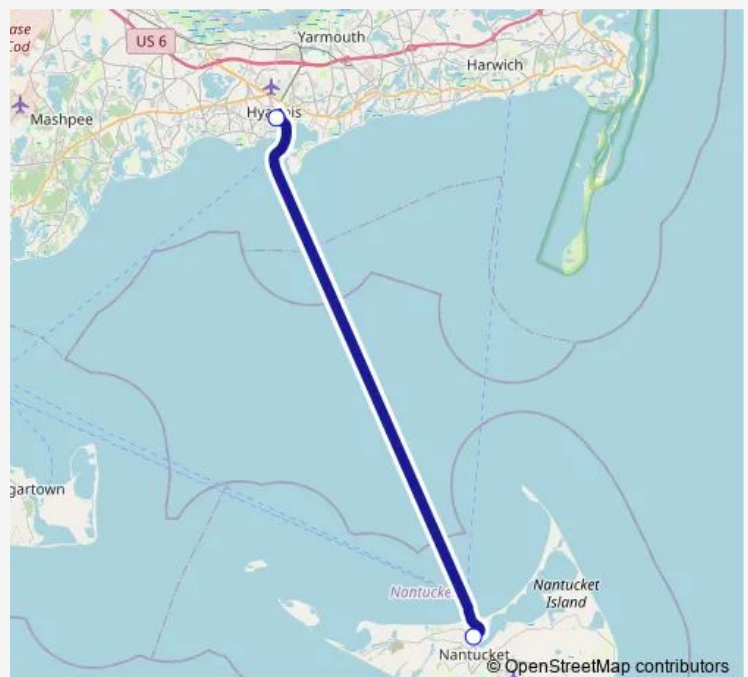

Ferry Nantucket High-Speed

[Go to website](#)

Direction

Straight Wharf, Nantucket, Ma — Ocean Street Terminal, Hyannis, Ma

2 stops

[Open route schedule](#)

Straight Wharf, Nantucket, Ma

Ocean Street Terminal, Hyannis, Ma

Route schedule

Straight Wharf, Nantucket, Ma — Ocean Street Terminal, Hyannis, Ma

Monday 07:40-22:00

Tuesday 07:40-22:00

Wednesday 07:40-22:00

Thursday 07:40-22:10

Friday 07:40-22:10

Saturday 07:40-22:00

Sunday 07:40-22:00

Route info

Direction: Straight Wharf, Nantucket, Ma

Stops: 2

Trip Duration: 1 hour 0 min

■ Nantucket High-Speed

Direction

Ocean Street Terminal, Hyannis, Ma — Straight Wharf, Nantucket, Ma

2 stops

[Open route schedule](#)

Ocean Street Terminal, Hyannis, Ma

Straight Wharf, Nantucket, Ma

Route schedule

Ocean Street Terminal, Hyannis, Ma — Straight Wharf, Nantucket, Ma

Monday	06:10-20:40
Tuesday	06:10-20:40
Wednesday	06:10-20:40
Thursday	06:10-20:50
Friday	06:10-20:50
Saturday	06:10-20:40
Sunday	06:10-20:45