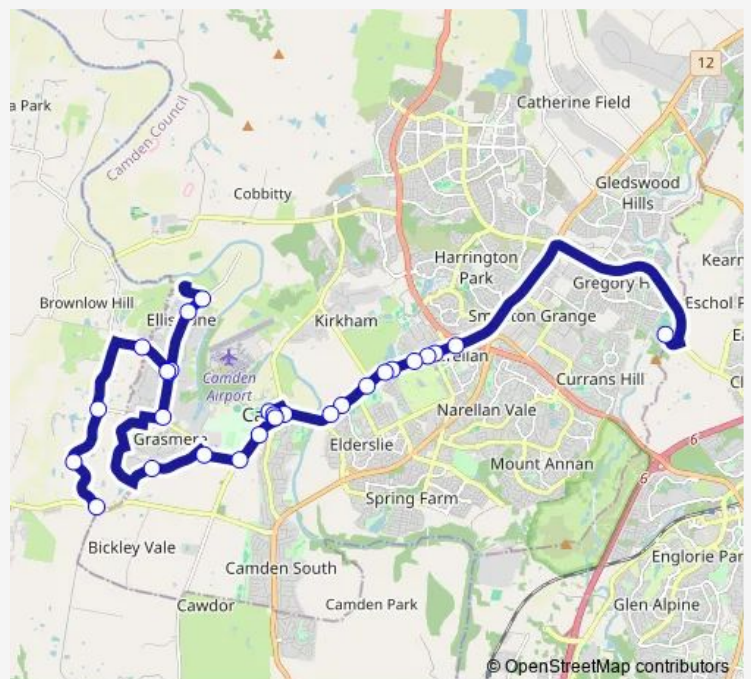

Route schedule

St Gregory's College Campbelltown — Mayfarm Rd Before Burragorang Rd

Monday	15:20
Tuesday	15:20
Wednesday	15:20
Thursday	15:20
Friday	—
Saturday	—
Sunday	—

Route info

Direction: St Gregory's College Campbelltown

Stops: 29

Trip Duration: 1 hour 20 min

6523 — St Gregorys College to Camden

Ellis Lane Opp Sunnyside Dr

Ellis Lane Opp Moffitts Lane

Ellis Lane Before Werombi Rd

Werombi Rd Opp Ellis Lane

Werombi Rd Opp Crana Rd

Mayfarm Rd At Smalls Rd

190 Mayfarm Rd

Mayfarm Rd Before Burraborang Rd

6523 School Bus time schedules and route maps are available in an offline PDF at [busmaps.com](https://busmaps.com). Use the [busmaps.com](https://busmaps.com) website to see live bus times, train schedule or subway schedule, and step-by-step directions for all public transit in Mount Hunter

The schedule is provided in the local timezone. Times with "(+1)" indicate departures on the next day.

PDF file created on 2025-01-16

2024 BusMaps.com - All Rights Reserved