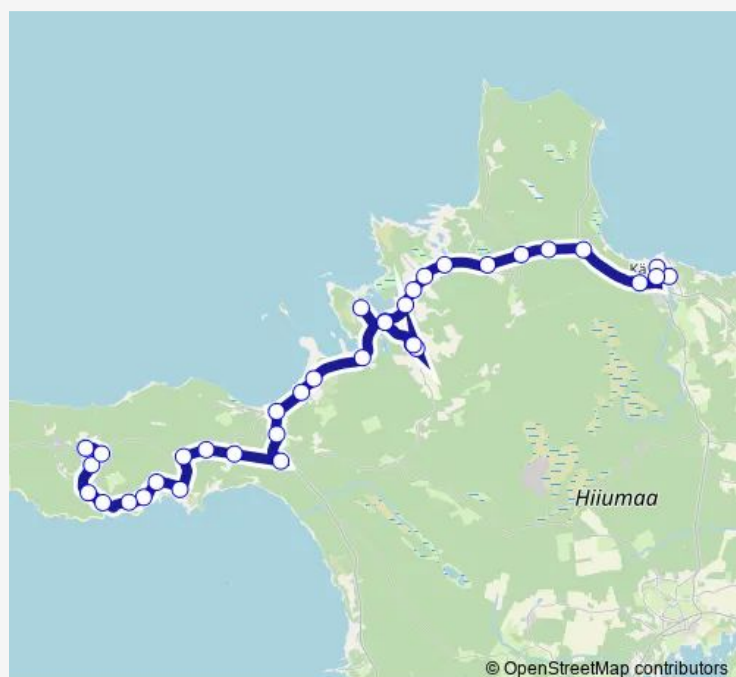

Jõeranna

Paope

Rooli

Route schedule

Spordikeskus — Kõpu

Monday 17:32

Tuesday 17:32

Wednesday 17:32

Thursday 17:32

Friday 17:32

Saturday —

Sunday —

Route info

Direction: Spordikeskus

Stops: 36

Trip Duration: 0 hour 57 min