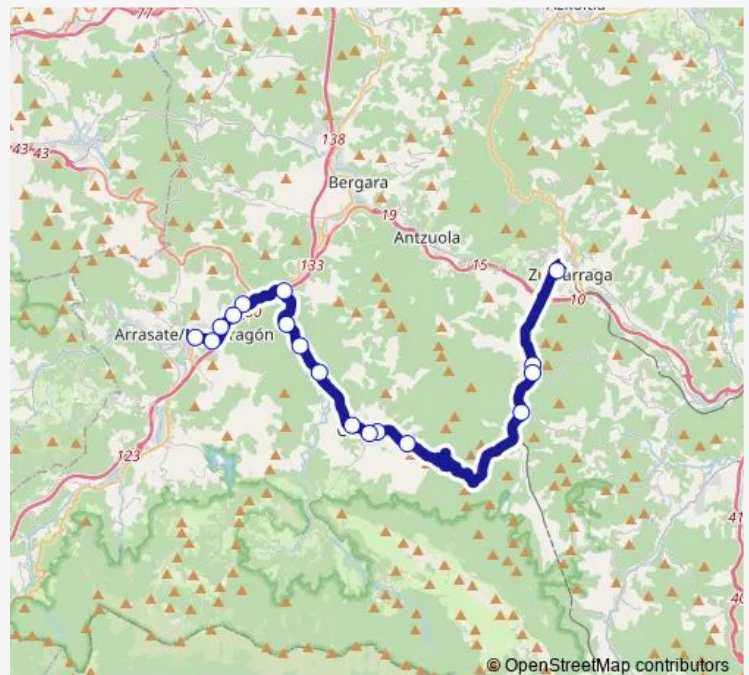

Thursday 06:00

Friday 06:00

Saturday —

Sunday —

Route info

Direction: Olabarrieta

Stops: 13

Trip Duration: 0 hour 24 min

Dg04 — Zumarraga>Legazpi>Oñati>Arrasate

Direction

Zumarragako Ospitalea — Erdigunea - Centro

16 stops

[Open route schedule](#)

Zumarragako Ospitalea

Renfe Geltokia

Urola Industrialdea

Tuesday 22:25

Wednesday 22:25

Thursday 22:25

Friday 22:25

Saturday —

Sunday —

Route info

Direction: Zumarragako Ospitalea

Monday 21:20

Tuesday 21:20

Wednesday 21:20

Thursday 21:20

Friday 21:20

Saturday —

Sunday —

Route info