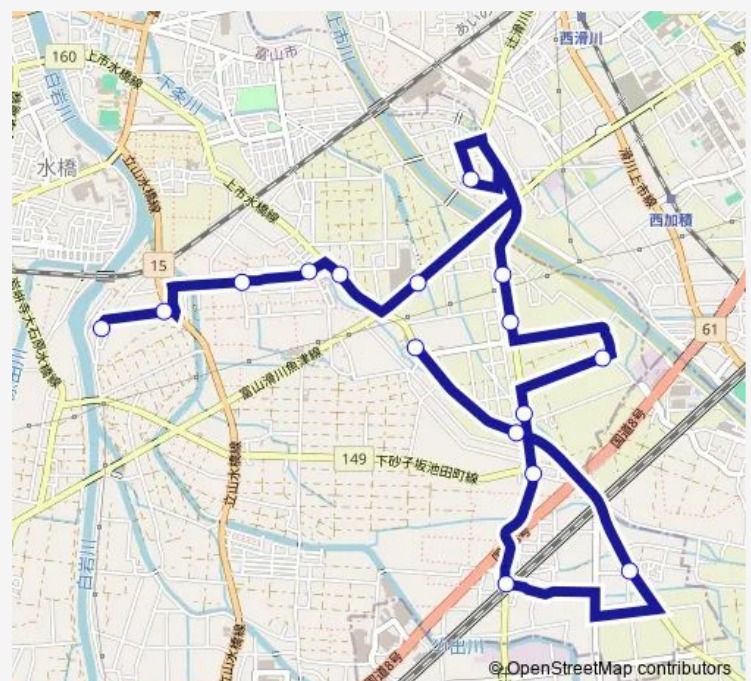

### Route schedule

東部小学校前 — 川原石政

Monday 16:12

Tuesday 16:12

Wednesday 16:12

Thursday 16:12

Friday 16:12

Saturday —

### Route info

Direction: 東部小学校前

Stops: 16

Trip Duration: 0 hour 19 min

Bus time schedules and route maps are available in an offline PDF at [busmaps.com](https://busmaps.com). Use the [busmaps.com](https://busmaps.com) website to see live bus times, train schedule or subway schedule, and step-by-step directions for all public transit in Namerikawa