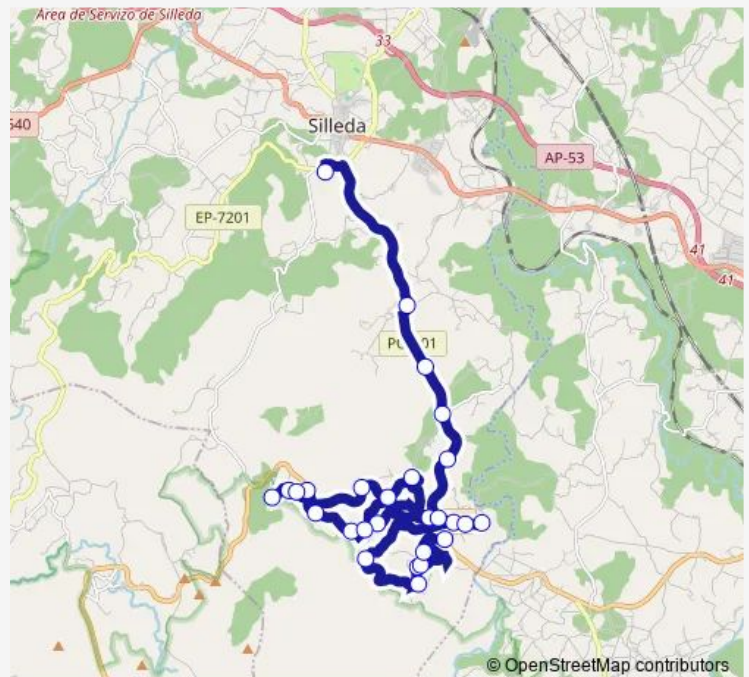

Ribo

Pereira

Laro (Empalme)

Route schedule

IES Pintor Colmeiro — Fonte de Ramos

Monday 14:30

Tuesday 14:30

Wednesday 14:30

Thursday 17:30

Friday 14:30

Saturday —

Sunday —

Route info

Direction: IES Pintor Colmeiro

Stops: 27

Trip Duration: 0 hour 39 min

Xg860068 — IES Pintor Colmeiro-Fonte de Ramos

A Calvela

Outeiro

Soutonogueira I

Soutonogueira li

Redemuíños

Fonte de Ramos

Xg860068 Bus time schedules and route maps are available in an offline PDF at busmaps.com. Use the busmaps.com website to see live bus times, train schedule or subway schedule, and step-by-step directions for all public transit in Silleda