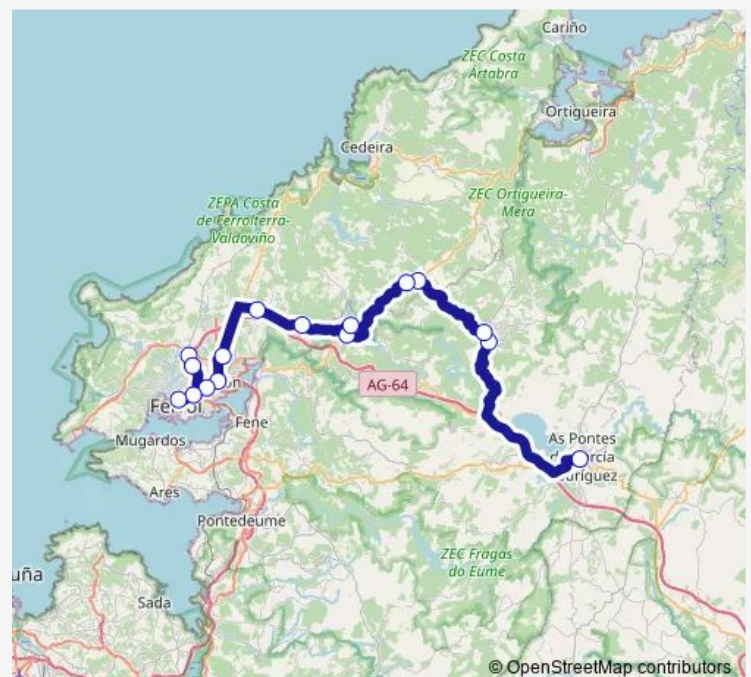

Monday 17:00

Tuesday 17:00

Wednesday 17:00

Thursday 17:00

Friday 17:00

Saturday —

Sunday —

Route info

Direction: Ferrol E.A.

Stops: 16

Trip Duration: 1 hour 35 min

Xg872001 — Ferrol E.A.-Moeche-SAN Romón-AS Pontes

Direction

As Pontes — Ferrol E.A.

16 stops

[Open route schedule](#)