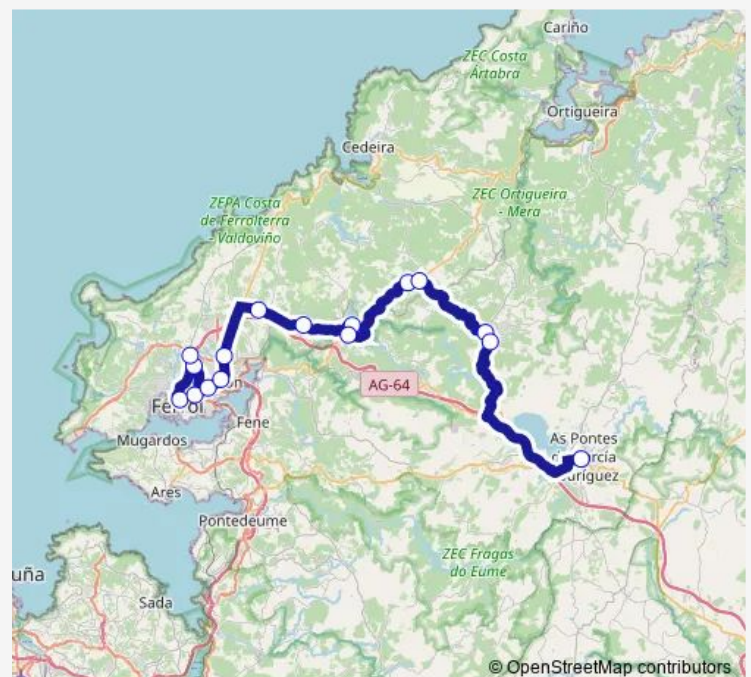

### Route schedule

As Pontes — Ferrol E.A.

Monday 10:45

Tuesday 10:45

Wednesday 10:45

Thursday —

Friday 10:45

Saturday —

### Route info

Direction: As Pontes

Stops: 16

Trip Duration: 1 hour 35 min

■ XG872001 — Ferrol E.A.-Moeche-SAN Romón-AS Pontes