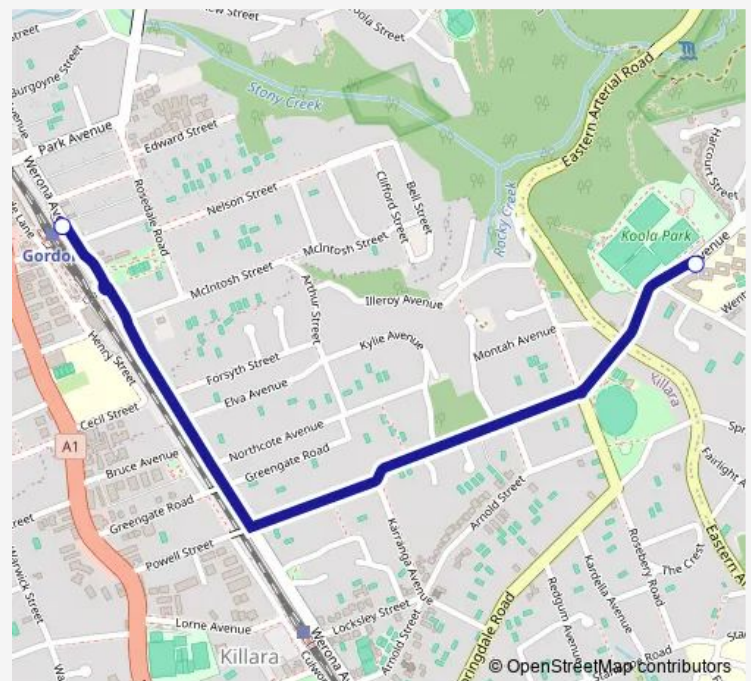

School Bus 9127 Killara High School to Gordon Station

[Go to website](#)**Direction**

Killara High School, Koola Av — Gordon Station, Werona Av, Stand D

2 stops

[Open route schedule](#)

Killara High School, Koola Av

Gordon Station, Werona Av, Stand D

Route schedule

Killara High School, Koola Av — Gordon Station, Werona Av, Stand D

Monday 15:10

Tuesday 15:10

Wednesday 14:35

Thursday 15:10

Friday —

Saturday —

Sunday —

Route info

Direction: Killara High School, Koola Av

Stops: 2

Trip Duration: 0 hour 7 min

9127 School Bus time schedules and route maps are available in an offline PDF at busmaps.com. Use the busmaps.com website to see live bus times, train schedule or subway schedule, and step-by-step directions for all public transit in Sydney