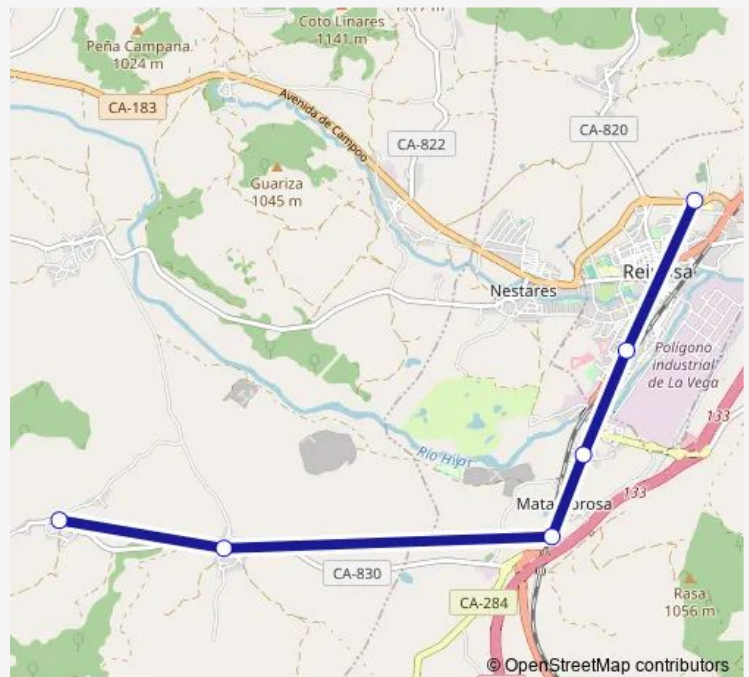

Bus Requejo-Soano

[Go to website](#)

Direction

Hospital Reinoso (Reinoso) — Marquesina (Suano)

6 stops

[Open route schedule](#)

Hospital Reinoso (Reinoso)

Estacion Autobuses (Reinoso)

Wednesday —

Thursday 12:10

Friday —

Saturday —

Sunday —

Route info

Direction: Hospital Reinoso (Reinoso)

Stops: 6

Trip Duration: 0 hour 20 min

■ Requejo-Soano

Direction

Marquesina (Suano) — Hospital Reinosa (Reinosa)

6 stops

[Open route schedule](#)

Marquesina (Suano)

La Iglesia (Izara)

Wednesday —

Thursday 10:05

Friday —

Saturday —

Sunday —

Route info

Direction: Marquesina (Suano)

Stops: 6