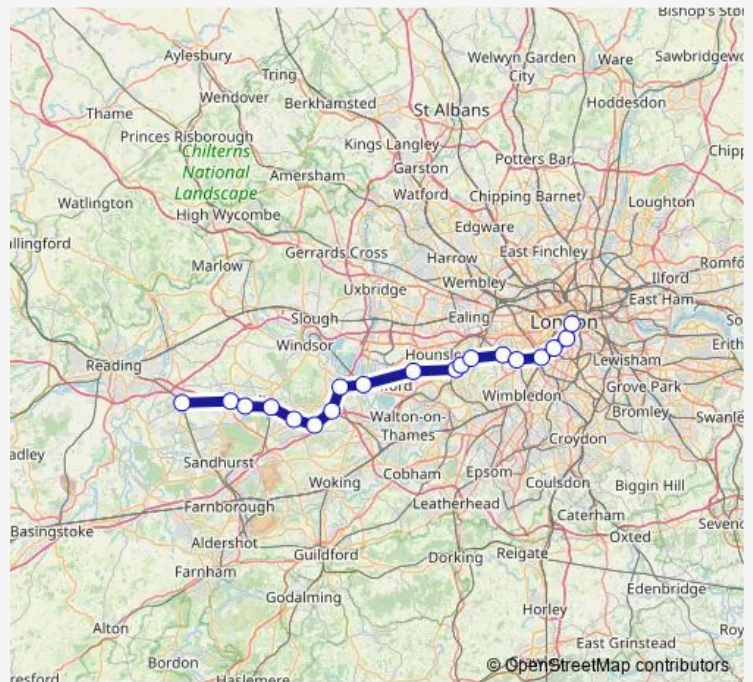

Twickenham

St Margarets (London)

Richmond (London)

Barnes

Putney

Clapham Junction

Queenstown Road (Battersea)

Vauxhall

London Waterloo

Route schedule

Wokingham — London Waterloo

Monday —

Tuesday —

Wednesday —

Thursday —

Friday —

Saturday 05:52-23:52

Sunday 08:02-23:38

Route info

Direction: Wokingham

Stops: 19

Trip Duration: 1 hour 16 min

Sw:Wkm->Wat — SW train service from WKM to Wat

Direction

Wokingham — London Waterloo

19 stops

[Open route schedule](#)

Wokingham

Bracknell

Martins Heron

Ascot

Sunningdale