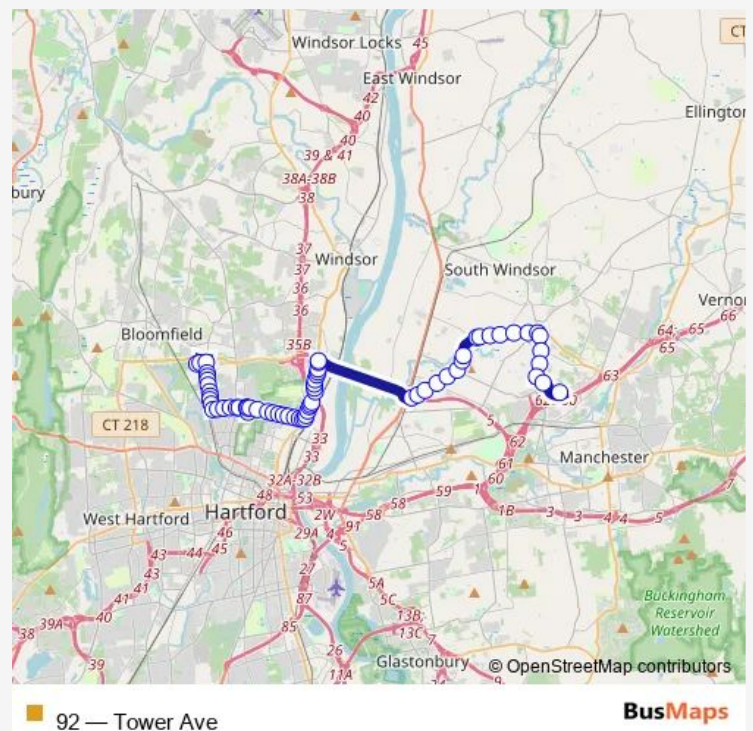

Granby St @ Durham St

Tower Ave @ Granby St

Tower Ave @ Lyme St

Tower Ave @ Palm St

Tower Ave @ Cornwall St

Tower Ave @ Blue Hills Ave

Tower Ave @ opp Lebanon St

Tower Ave @ Coventry St

Tuesday 06:07-19:42

Wednesday 06:07-19:42

Thursday 06:07-19:42

Friday 06:07-19:42

Saturday 07:12-19:12

Sunday —

Route info

Direction: Stop & Shop @ Copaco

Stops: 67

Trip Duration: 0 hour 40 min

Tower Ave @ opp Mayfair Rd

Tower Ave @ opp Kingdom Hall

Tower Ave @ Waverly St

Tower Ave @ Garden St

Tower Ave @ Barbour St

Tower Ave @ 238 Tower Ave

Tower Ave @ Hampton St

Tower Ave @ opp Cambridge St

Tower Ave @ opp Melrose St

Tower Ave @ opp Addison St

Main St @ opp Tower Ave

Main St @ opp Rosemont St

Main St @ 3580 Main St

Main St @ CT Works Career Ctr