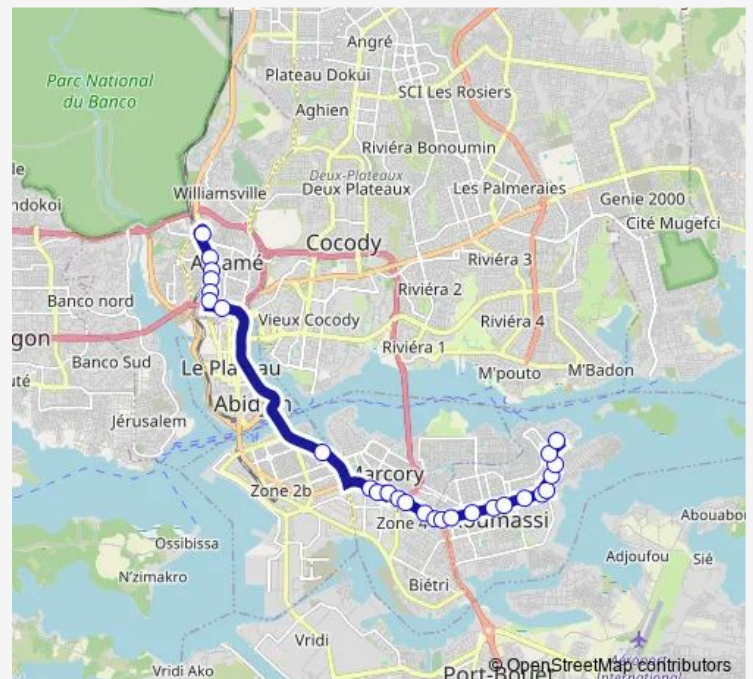

### Route schedule

Terminus Koumassi Nord-Est — Gare Nord

Monday 06:00

Tuesday 06:00

Wednesday 06:00

Thursday 06:00

Friday 06:00

Saturday 06:00

Sunday 06:00

### Route info

Direction: Terminus Koumassi Nord-Est

Stops: 29

Trip Duration: 0 hour 55 min

92 — Gare Koumassi ↔ Gare Nord

Station Total Marcory

Biafra

Pharmacie Reboul