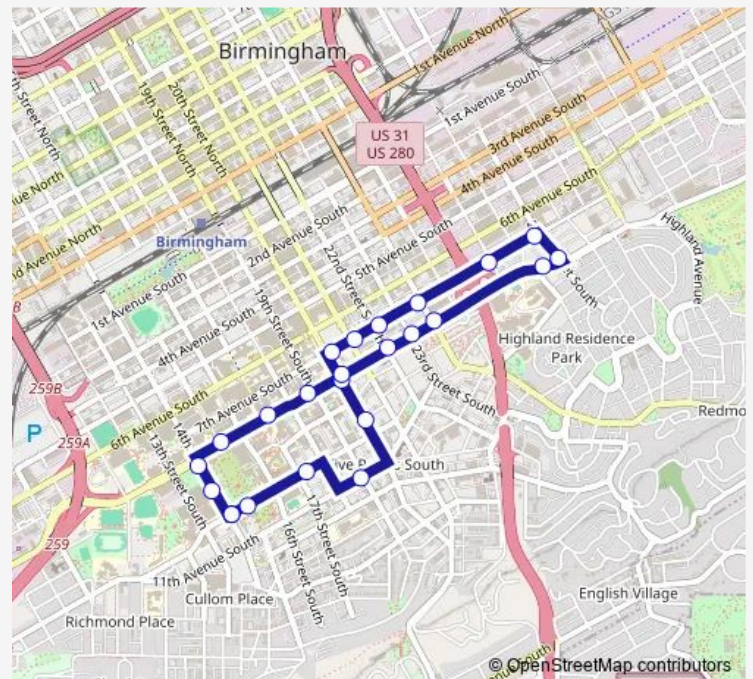

Bus 92 Green Line-Southside Loop

[Go to website](#)

Direction

10th Ave & 14th St S — 10th Ave & 14th St S

24 stops

[Open route schedule](#)

- 10th Ave & 14th St S
- 10th Ave S & 15th St S
- 10th Ave S & 17th St S
- 11th Ave & 19th St S
- 20th St S & 10th Ave S
- 20th St S & University Blvd
- 20th St S & 7th Ave S
- 7th Ave S & RAJ Blvd
- 7th Ave S & 22nd St S
- 7th Ave S & 24th St S
- 7th Ave S & 27th St S
- 7th Ave & 29th St S
- 29th St S & University Blvd
- University Blvd & 28th St S
- University Blvd & 24th St S
- University Blvd & 23rd St S
- University Blvd & 22nd St S
- University Blvd & 20th St S
- University Blvd & 19th St S
- University Blvd & UAB Eye Care
- University Blvd & 15th St S

Route schedule

10th Ave & 14th St S — 10th Ave & 14th St S

Monday	11:00-23:40
Tuesday	11:00-23:40
Wednesday	11:00-23:40
Thursday	11:00-23:40
Friday	11:00-23:40
Saturday	11:00-23:40
Sunday	—

Route info

Direction: 10th Ave & 14th St S

Stops: 24

Trip Duration: 0 hour 17 min

92 — Green Line-Southside Loop

University Blvd & 14th St S

14th St S & UAB Education Bldg

10th Ave & 14th St S

92 Bus time schedules and route maps are available in an offline PDF at busmaps.com. Use the busmaps.com website to see live bus times, train schedule or subway schedule, and step-by-step directions for all public transit in Birmingham