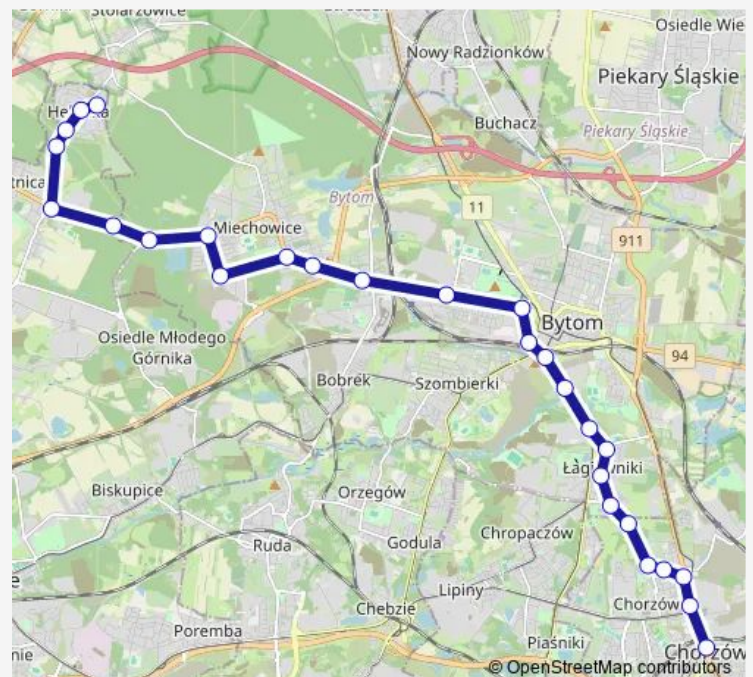

Saturday 06:04-20:09

Sunday 06:04-20:09

Route info

Direction: Helenka Elzab

Stops: 27

Trip Duration: 0 hour 44 min

Chorzów Oswaldów

Chorzów Łagiewnicka

Chorzów Krzyżowa

Chorzów Nowa

Chorzów Muzeum Hutnictwa

Chorzów Rynek

Direction

Chorzów Rynek — Helenka Elzab

26 stops

[Open route schedule](#)

Helenka Kościół

Route schedule

Chorzów Rynek — Helenka Elzab

Monday 05:55-20:10

Tuesday 05:55-20:10

Wednesday 05:55-20:10

Thursday 05:55-20:10

Friday 05:55-20:10