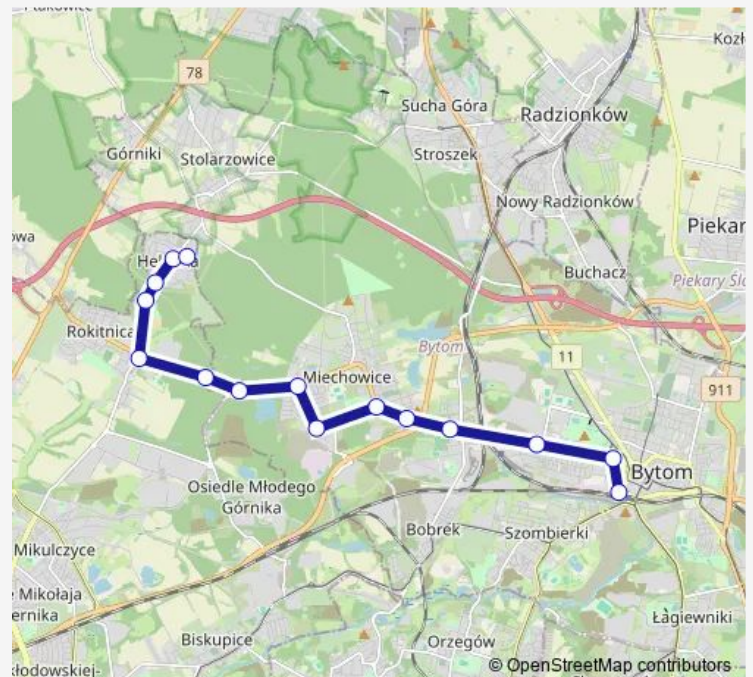

Tuesday 21:09

Wednesday 21:09

Thursday 21:09

Friday 21:09

Saturday —

Sunday —

Route info

Direction: Helenka Elzab

Stops: 15

Trip Duration: 0 hour 24 min

Direction

Bytom Dworzec — Helenka Elzab

15 stops

[Open route schedule](#)

Bytom Dworzec

Bytom Wrocławska