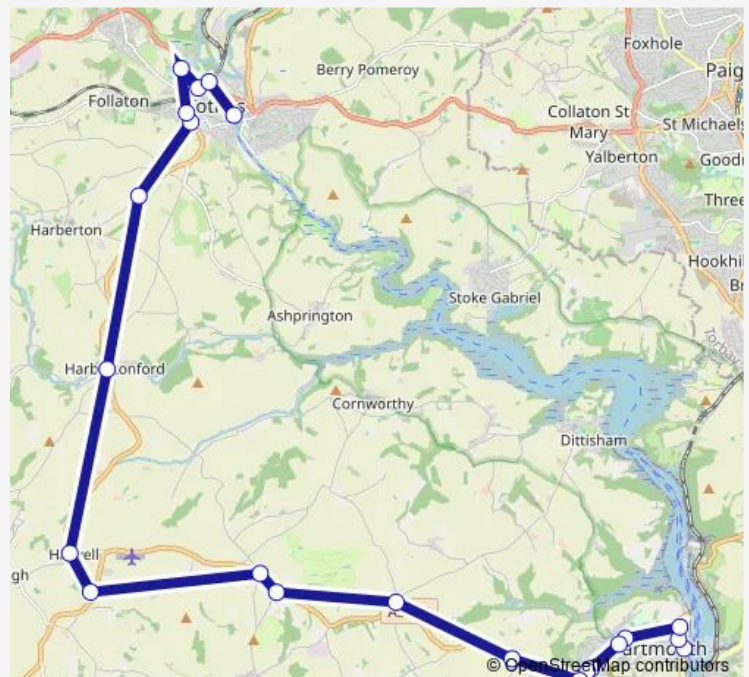

Rail Station Forecourt

### Route schedule

Pontoon — Opposite Royal Seven Stars Hotel

Monday 06:05-20:05

Tuesday 06:05-20:05

Wednesday 06:05-20:05

Thursday 06:05-20:05

Friday 06:05-20:05

Saturday 06:05-20:05

### Route info

Direction: Pontoon

Stops: 22

Trip Duration: 0 hour 57 min

92 — Totnes Royal Seven Stars - Dartmouth

## Route info

Direction: Coronation Road opp Town Mill

Stops: 23

Trip Duration: 1 hour 7 min

92 Bus time schedules and route maps are available in an offline PDF at [busmaps.com](https://busmaps.com). Use the [busmaps.com](https://busmaps.com) website to see live bus times, train schedule or subway schedule, and step-by-step directions for all public transit in Torquay