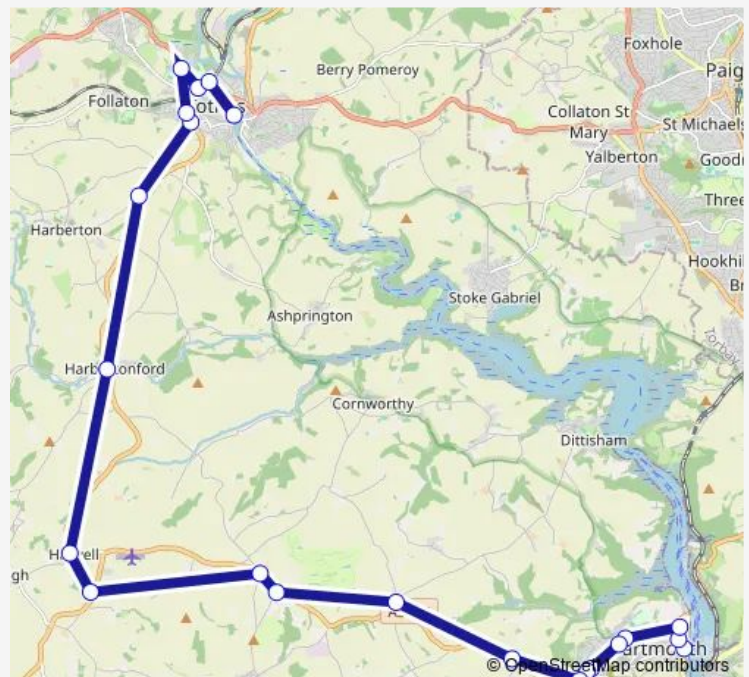

Rail Station Forecourt

### Route schedule

Pontoon — Opposite Royal Seven Stars Hotel

Monday 06:05-20:05

Tuesday 06:05-20:05

Wednesday 06:05-20:05

Thursday 06:05-20:05

Friday 06:05-20:05

Saturday 06:05-20:05

### Route info

Direction: Pontoon

Stops: 22

Trip Duration: 0 hour 57 min

92 — Totnes Royal Seven Stars - Dartmouth

## Route info

Direction: Coronation Road opp Town Mill

Stops: 23

Trip Duration: 1 hour 7 min

92 Bus time schedules and route maps are available in an offline PDF at [busmaps.com](https://busmaps.com). Use the [busmaps.com](https://busmaps.com) website to see live bus times, train schedule or subway schedule, and step-by-step directions for all public transit in Torquay