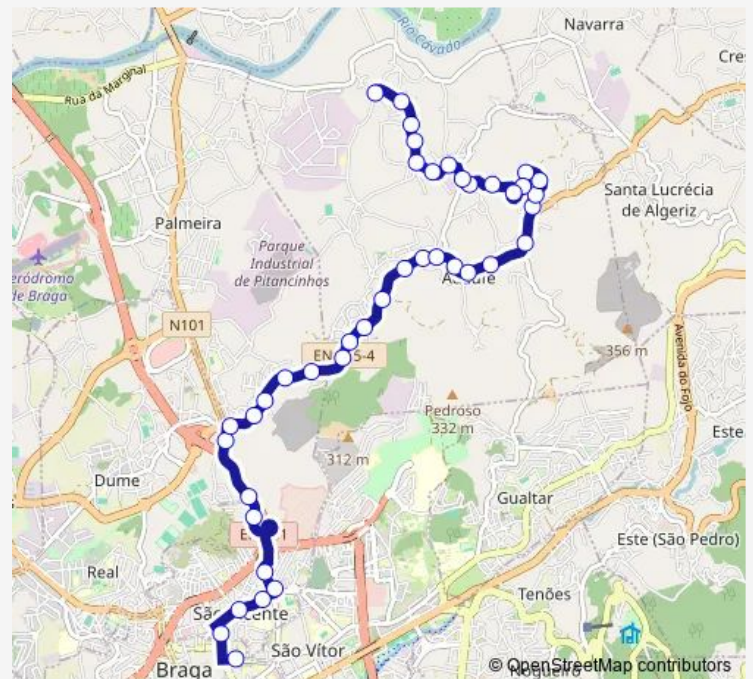

Thursday —

Friday —

Saturday 08:50

Sunday —

Route info

Direction: Central Iv

Stops: 24

Trip Duration: 0 hour 20 min

92 — Avenida Central - Monte DO Ouro/Moinhos

Eira Vedra Iv

Ribeiro (Moinhos)

Moinhos (Capela)

Direction

Central Iv — Presa I (Monte Ouro)

41 stops

[Open route schedule](#)