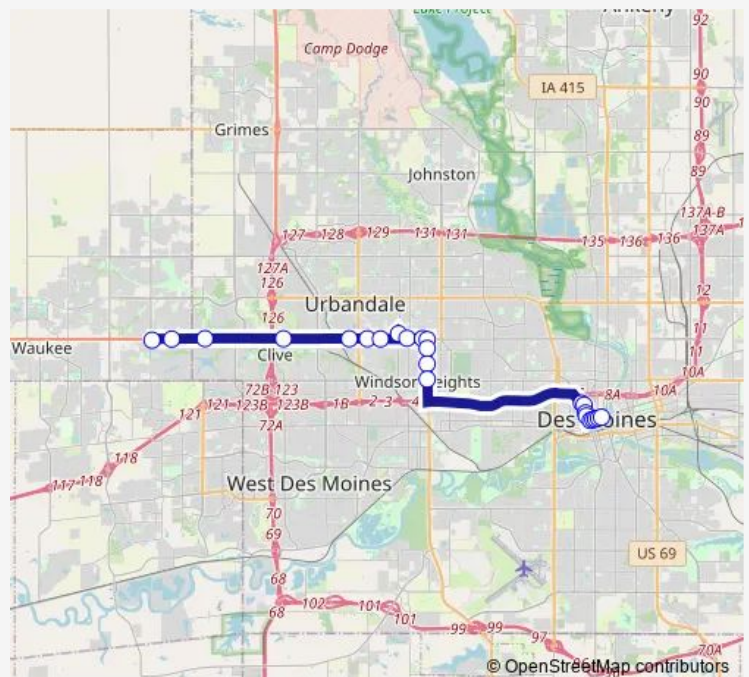

Hickman RD/ NW 149th ST, Clv

Hickman RD / NW 156th ST (P&R), Clv

Route schedule

Locust ST / 7TH ST, Dsm — Hickman RD / NW 156th ST (P&R), Clv

Monday 06:38

Tuesday 06:38

Wednesday 06:38

Thursday 06:38

Friday 06:38

Saturday —

Sunday —

Route info

Direction: Locust ST / 7TH ST, Dsm

Stops: 18

Trip Duration: 0 hour 28 min

92 — Hickman Express

Direction

Hickman RD / NW 156th ST (P&R), Clv — Locust ST / 4TH ST (FAR-Side), Dsm

23 stops

[Open route schedule](#)

Hickman RD / NW 156th ST (P&R), Clv

Hickman RD / NW 149th ST (FAR-Side), Clv

Hickman RD / Country Club Blvd (FAR-Side), Clv

Thursday 15:55-17:00

Friday 15:55-17:00

Saturday —

Sunday —

Route info

Direction: 3RD ST / Grand AVE (Watson Powell), Dsm

Stops: 22

Trip Duration: 0 hour 34 min