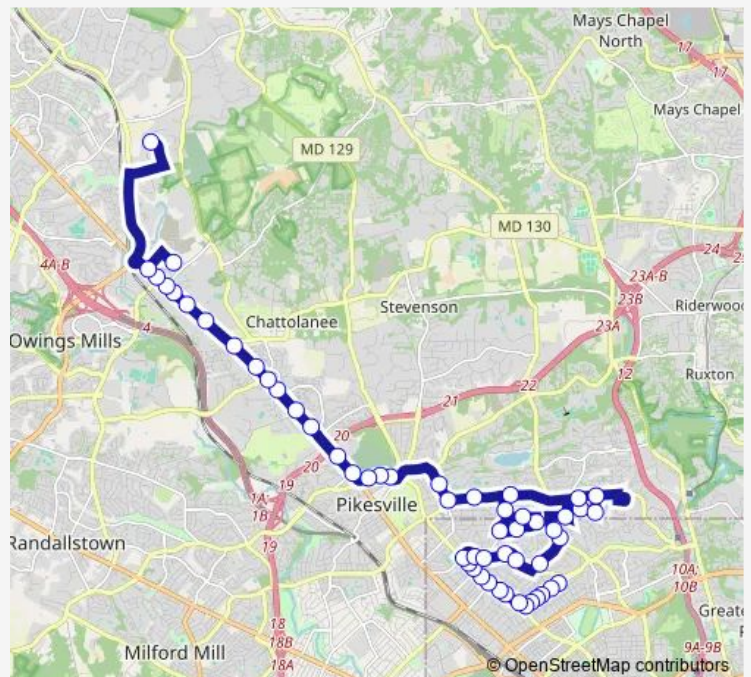

Reisterstown RD & Avalon WY sb

1844 Reisterstown RD sb

Reisterstown RD & Woodholme LN fs sb

Reisterstown RD & Village RD opp sb

Reisterstown RD & Naylor LN fs sb

OLD Court RD & Reisterstown RD eb

Seven Mile LN & Southvale Rd

Route schedule

11459 Cronhill DR wb — Glen AVE & KEY AVE eb

Monday 16:11-17:11

Tuesday 16:11-17:11

Wednesday 16:11-17:11

Thursday 16:11-17:11

Friday 16:11-17:11

Saturday —

Sunday 13:00-14:30

Route info

Direction: 11459 Cronhill DR wb

Stops: 54

Trip Duration: 1 hour 15 min

92 — Glen - Baas & Talmudical

Smith AVE & Seven Mile LN eb

Smith AVE & Labyrinth RD eb

Sanzo RD & Smith AVE fs sb

Sanzo & Marnat RD sb

Fallstaff & Clarks fs eb

Fallstaff RD & Apollo DR eb

Fallstaff & Willowglen eb

Sanzo RD & Marnat RD nb

Smith AVE & Laurelwood AVE opp eb

Smith AVE & Coppersmith RD eb