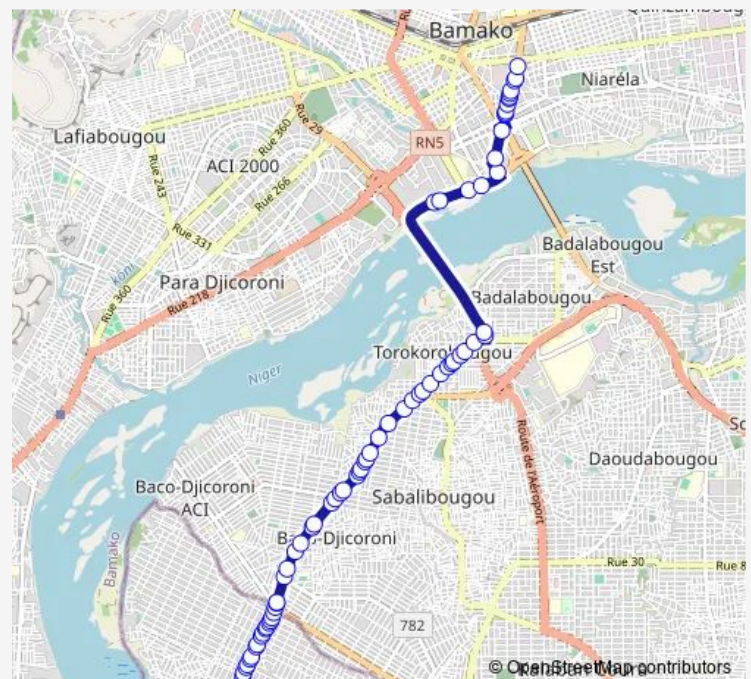

Kalaban Coro Plateau Sirafara

Pharmacie Du Plateau

Plateau Sirafara

Dibi So Carré

Station Shell

Feu de Kalaban Coro

Polici Coro

30mètres

### Route schedule

Mairie Sirafa 2 — Xtigi Mobile

Monday 08:07

Tuesday 08:07

Wednesday 08:07

Thursday 08:07

Friday 08:07

Saturday 08:07

### Route info

Direction: Mairie Sirafa 2

Stops: 71

Trip Duration: 0 hour 37 min

■ 92 — Sotrama 92 : Kalabancoro ⇌ Marapha plaque

Virage Golf

Lycée Da

2ème Alimentation

## Route info

Direction: Abou Ka Yoro

Stops: 64

Trip Duration: 0 hour 39 min

Fouroufourou Carré

Police Ccr

Torokorobougou Sougouba

Torokorobougou Pharmacie