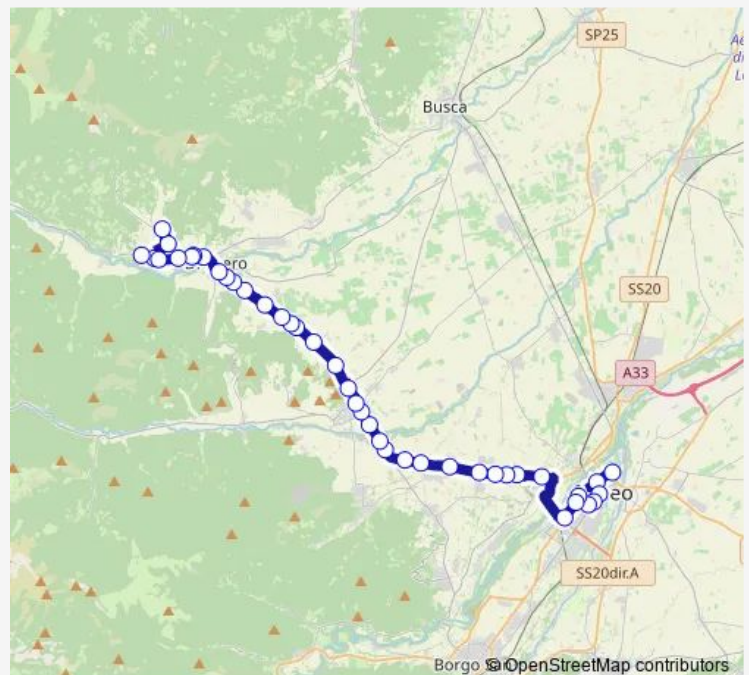

Caraglio - Piazza Cavour

Route schedule

Cuneo - Piazza Torino — Dronero - Roccabruna

Monday 13:40

Tuesday 13:40

Wednesday 13:40

Thursday 13:40

Friday 13:40

Saturday —

Sunday —

Route info

Direction: Cuneo - Piazza Torino

Stops: 37

Trip Duration: 0 hour 50 min

92 — Roccabruna - Dronero - Cuneo

Caraglio - Filatoio