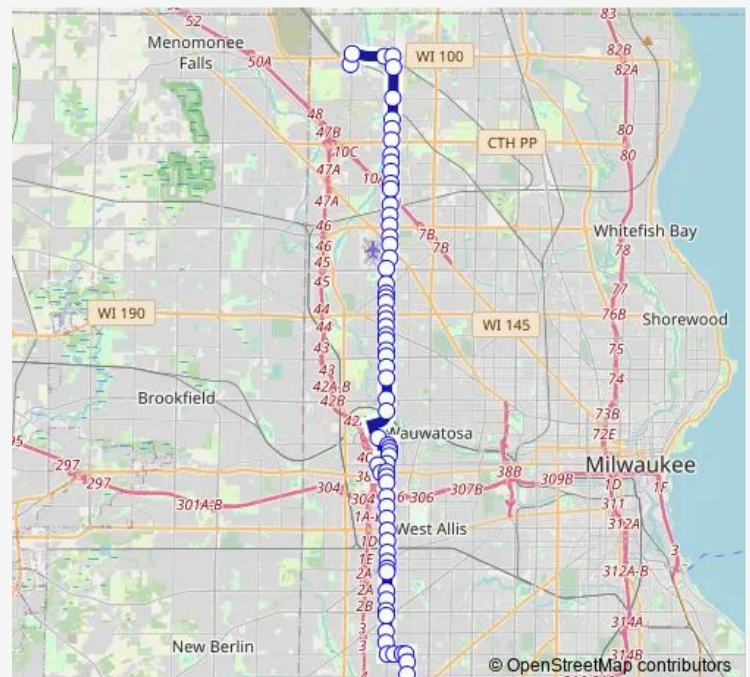

S92 & Rogers

S92 & Mitchell

S92 & Greenfield

Route schedule

Layton & Hawk (S. 87th) — Heather & N107

Monday 06:04-23:54

Tuesday 05:37-23:54

Wednesday 05:37-23:54

Thursday 05:37-23:54

Friday 05:37-23:54

Saturday 05:37-23:59

Sunday 06:04-22:19

Route info

Direction: Layton & Hawk (S. 87th)

Stops: 77

Trip Duration: 1 hour 10 min

■ 92 — 92nd Street

BusMaps

S92 & Washington

S92 & Schlinger

S92 & Adler

N92 & Hawthorne

N92 & MT Vernon

Bluemound & N92

Bluemound & N95 BRT Station

N95 & Wisconsin

N92 & Wisconsin

N92 & Froedtert

N92 & Connell BRT Station

N92 & N1000

Watertown & N92

Discovery & 1300 N. (Farside)