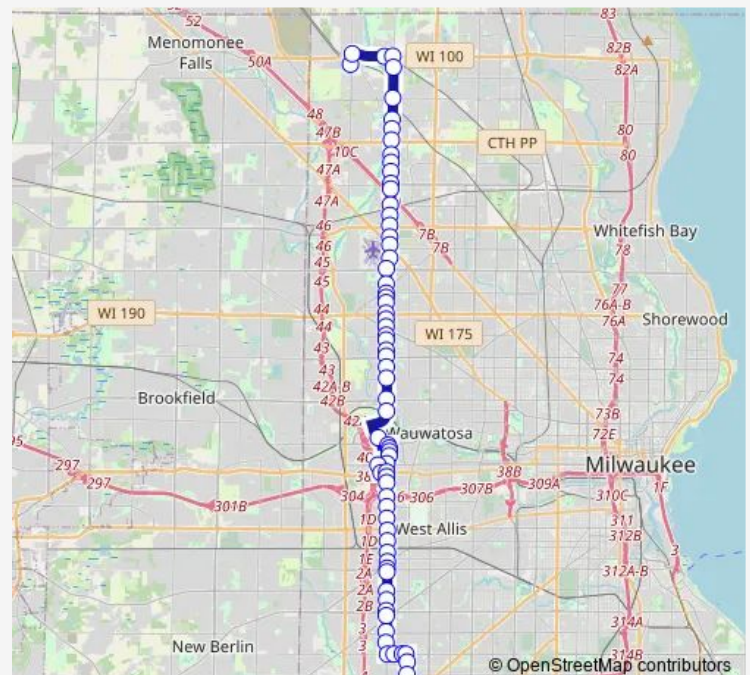

S92 & Rogers

S92 & Mitchell

S92 & Greenfield

Route schedule

Layton & Hawk (S. 87th) — Heather & N107

Monday 05:37-23:54

Tuesday 05:37-23:54

Wednesday 06:04-23:54

Thursday 05:37-23:54

Friday 05:37-23:54

Saturday 05:37-23:59

Sunday 06:04-22:19

Route info

Direction: Layton & Hawk (S. 87th)

Stops: 77

Trip Duration: 1 hour 2 min

92 — 92nd Street

S92 & Washington

S92 & Schlinger

S92 & Adler

N92 & Hawthorne

N92 & MT Vernon

Bluemound & N92

Bluemound & N95 BRT Station

N95 & Wisconsin

N92 & Wisconsin

N92 & Froedtert

N92 & Connell BRT Station

N92 & N1000

Watertown & N92

Discovery & 1300 N. (Farside)

Swan & Menomonee River Parkway