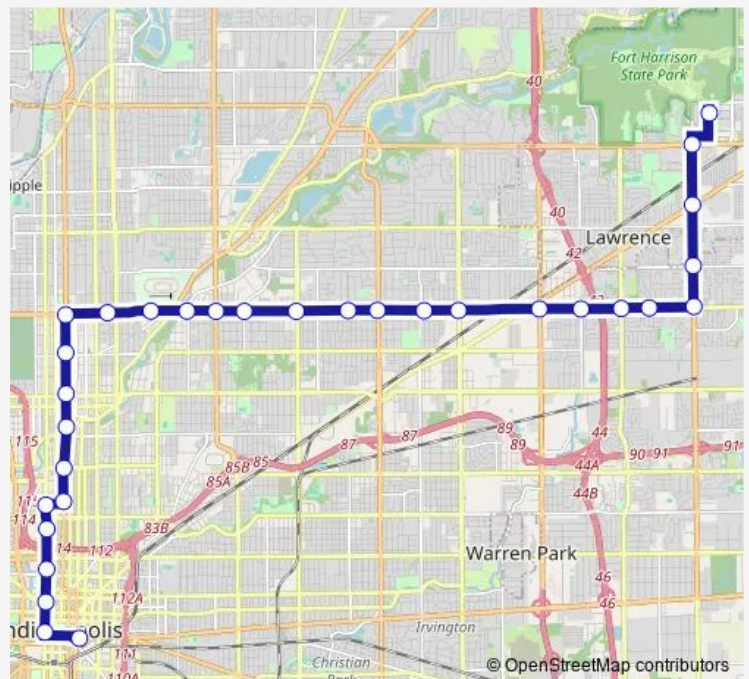

38th & Layman Station Wb

38th & Emerson Station Wb

38th & Arthington Station Wb

38th & Sherman Station Wb

38th & Meadows Station Wb

38th & Keystone Station Wb

38th & Orchard Station Wb

State Fair 38th & Coliseum Wb

Park Station Wb

Meridian/38th Station Sb

34th Station Sb

Route schedule

Fort Harrison Station Eol — CTC-D

Monday	04:17-00:05 ⁺¹
Tuesday	04:17-00:02 ⁺¹
Wednesday	04:17-00:02 ⁺¹
Thursday	04:17-00:02 ⁺¹
Friday	04:17-00:02 ⁺¹
Saturday	05:18-00:05 ⁺¹
Sunday	06:19-21:19

Route info

Direction: Fort Harrison Station Eol

Stops: 31

Trip Duration: 0 hour 54 min

92 — Purple Line

30th/Museum Station Sb

Fall Creek/Ivy Tech Station Sb

22nd Station Sb

18th Station Sb

IU Health Station Sb

14th Station Sb

9th Station Sb

Vermont Station Sb

Statehouse Station Sb

CTC-D

Direction