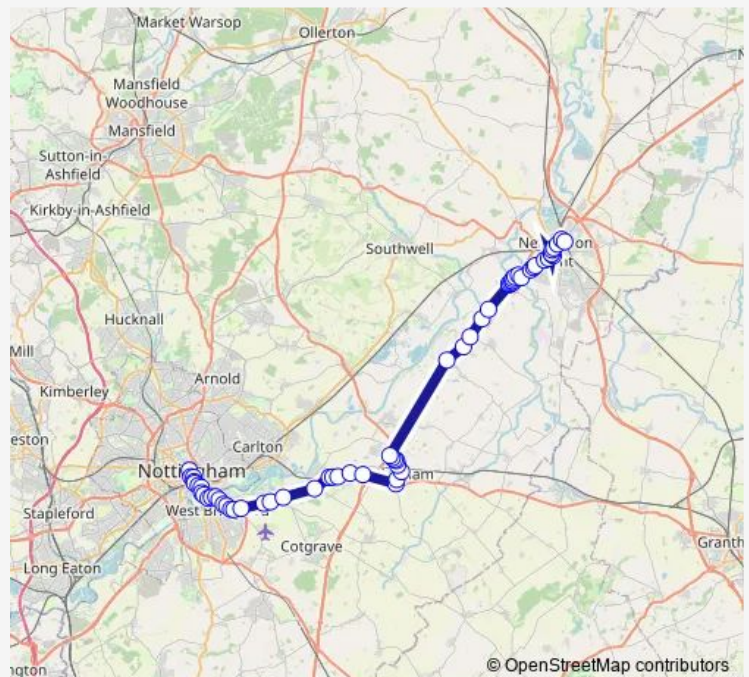

Thursday 08:00-14:45

Friday 08:00-14:45

Saturday —

Sunday —

Route info

Direction: Lincoln Street

Stops: 58

Trip Duration: 1 hour 15 min

Thursday 06:55-16:00

Friday 06:55-16:00

Saturday —

Sunday —

Route info

Direction: Beastmarket Hill

Stops: 62

Trip Duration: 1 hour 20 min