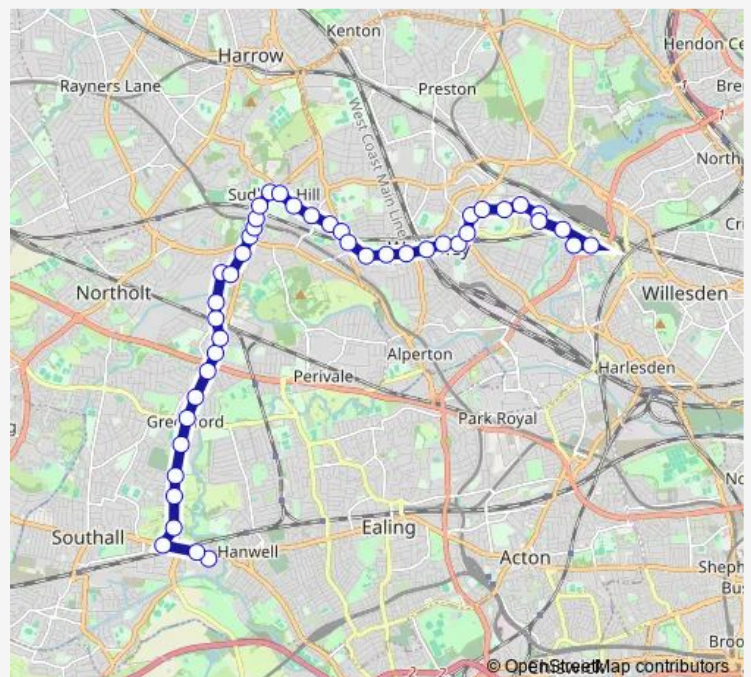

Bus 92 Ealing Hospital - Greenford Town Centre, Station and Quay - Sudbury - Wembley Central and Stadium - Brent Park Superstores - St Raphael's North

[Go to website](#)

Direction

Ikea Brent Park / Panther Drive — Ealing Hospital

41 stops

[Open route schedule](#)

Ikea Brent Park / Panther Drive

Brent Park Tesco

Hannah Close

Third Way

First Way

Olympic Way

Brent Civic Centre

Lakeside Way

Manor Drive / Wembley Hill

Dagmar Avenue

Wembley High Road

Wembley Central Station

Ealing Road Harrow Road

Copland Avenue

Bridgewater Road

Sudbury & Harrow Road

Chestnut Avenue (HA0)

Maybank Avenue

Priory Avenue

Sudbury Court Drive/Harrow Rd

Route schedule

Ikea Brent Park / Panther Drive — Ealing Hospital

Monday 00:15-23:58

Tuesday 00:15-23:58

Wednesday 00:15-23:58

Thursday 00:15-23:58

Friday 00:15-23:58

Saturday 00:03-23:46

Sunday 00:15-23:59

Route info

Direction: Ikea Brent Park / Panther Drive

Stops: 41

Trip Duration: 1 hour 15 min

■ 92 — Ealing Hospital - Greenford Town Centre, Station and Quay - Sudbury - Wembley Central and Stadium - ...