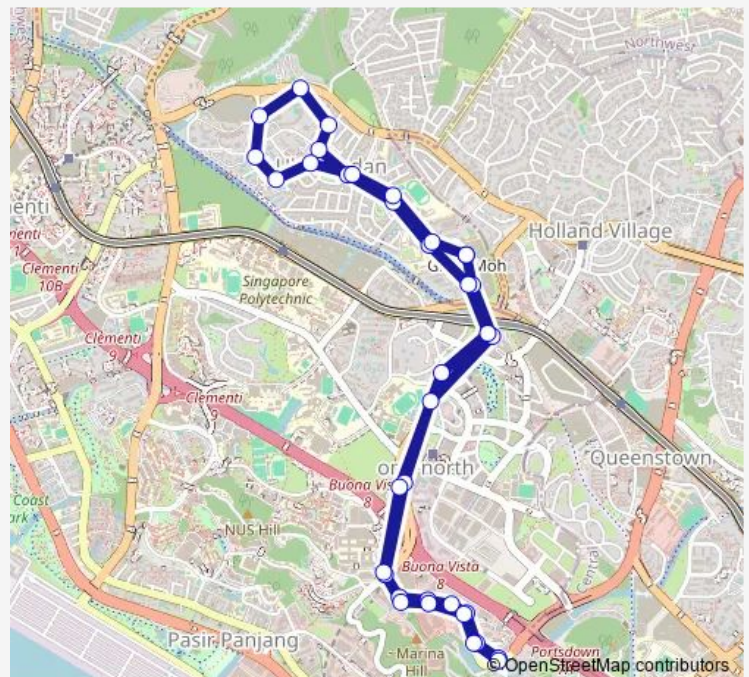

### Route schedule

Ghim Moh Ter — Ghim Moh Ter

Monday	06:17
Tuesday	06:17
Wednesday	06:17
Thursday	06:17
Friday	06:17
Saturday	06:18
Sunday	—

### Route info

Direction: Ghim Moh Ter

Stops: 36

Trip Duration: 0 hour 48 min

■ 92

BusMaps

Blk 13

Blk 7