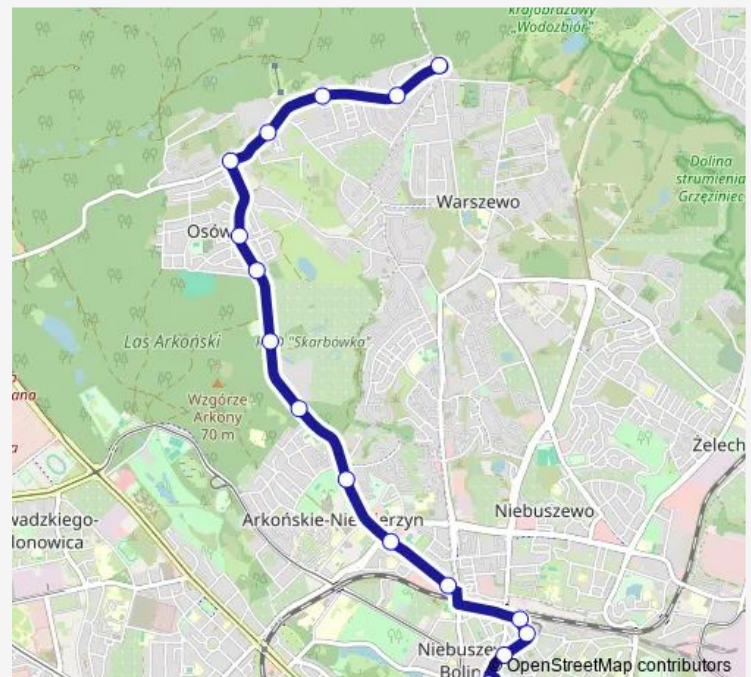

Tuesday 05:30-22:50

Wednesday 05:30-22:50

Thursday 05:30-22:50

Friday 05:30-22:50

Saturday 05:30-22:50

Sunday 05:30-22:50

Route info

Direction: Kołłątaja 11

Stops: 15

Trip Duration: 0 hour 19 min

92 — Kołłątaja - Podbórz

Direction

Podbórz 11 — Kołłątaja 11

16 stops

[Open route schedule](#)

Podbórz 11