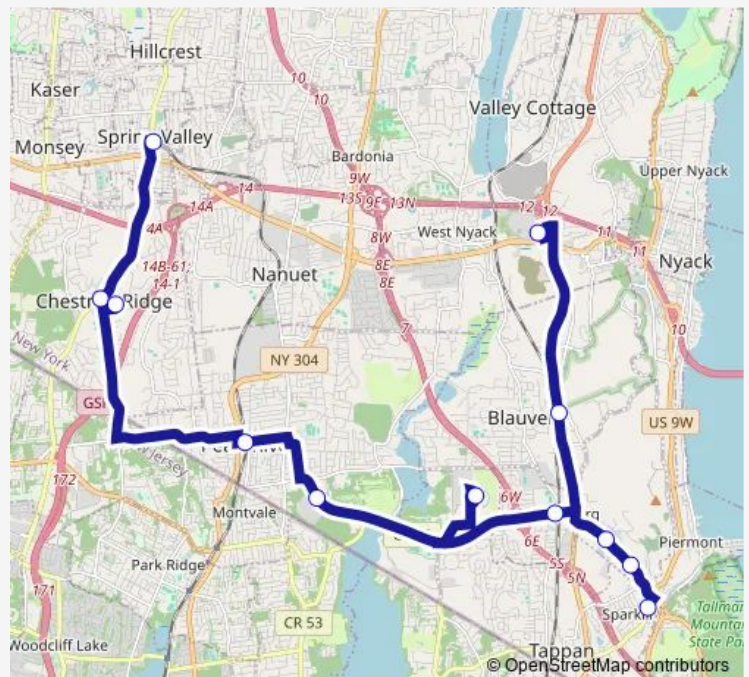

**Bus 92 Spring Valley - Nyack**

[Go to website](#)

**Direction**

Spring Valley Transit Center — Artopee Way - Nyack

13 stops

[Open route schedule](#)

Spring Valley Transit Center

Hwy 45 & Red Schoolhouse Rd

Erie St & Hwy 303

HUB Shopping Center @ Hwy 59

Artopee Way - Nyack

**Route schedule**

Spring Valley Transit Center — Artopee Way - Nyack

Monday 05:19-14:45

Tuesday 05:19-14:45

Wednesday 05:19-14:45

Thursday 05:19-14:45

Friday 05:19-14:45

Saturday —

Sunday —

**Route info**

Direction: Spring Valley Transit Center

Stops: 13

Trip Duration: 0 hour 58 min

92 — Spring Valley - Nyack

**Direction**

Spring Valley Transit Center — Palisades Center Stores

9 stops

[Open route schedule](#)

Spring Valley Transit Center

Hwy 45 &amp; Red Schoolhouse Rd

Central Ave- Pearl River