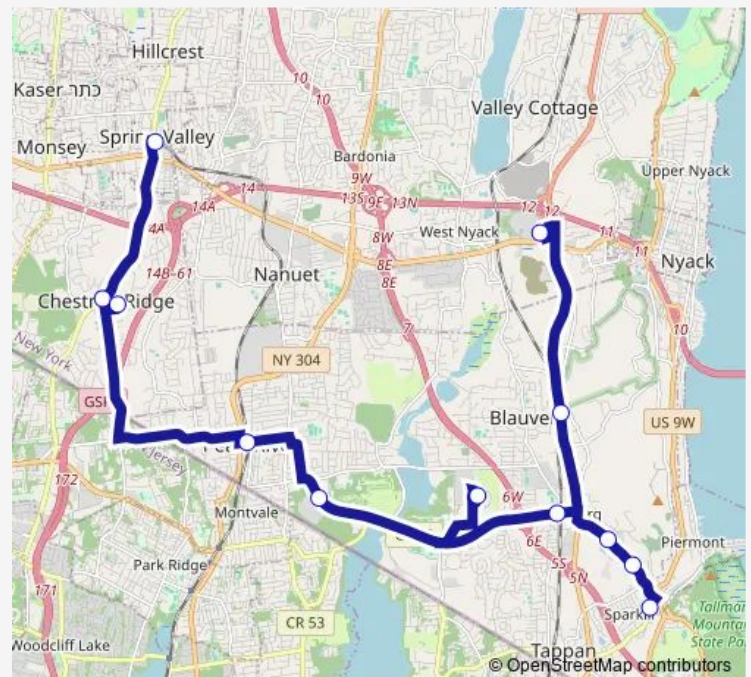

Erie St & Hwy 303

HUB Shopping Center @ Hwy 59

Artopee Way - Nyack

Route schedule

Spring Valley Transit Center — Artopee Way - Nyack

Monday 05:19-14:45

Tuesday 05:19-14:45

Wednesday 05:19-14:45

Thursday 05:19-14:45

Friday 05:19-14:45

Saturday —

Sunday —

Route info

Direction: Spring Valley Transit Center

Stops: 13

Trip Duration: 0 hour 58 min

92 — Spring Valley - Nyack

Direction

Spring Valley Transit Center — Palisades Center Stores

9 stops

[Open route schedule](#)

Spring Valley Transit Center

Hwy 45 & Red Schoolhouse Rd

Central Ave- Pearl River

Blue Hill Plaza

Rockland Industrial Park

Rockland Psychiatric Center

Orangeburg Rd & Western Hwy

Erie St & Hwy 303

Palisades Center Stores

Route schedule

Spring Valley Transit Center — Palisades Center Stores