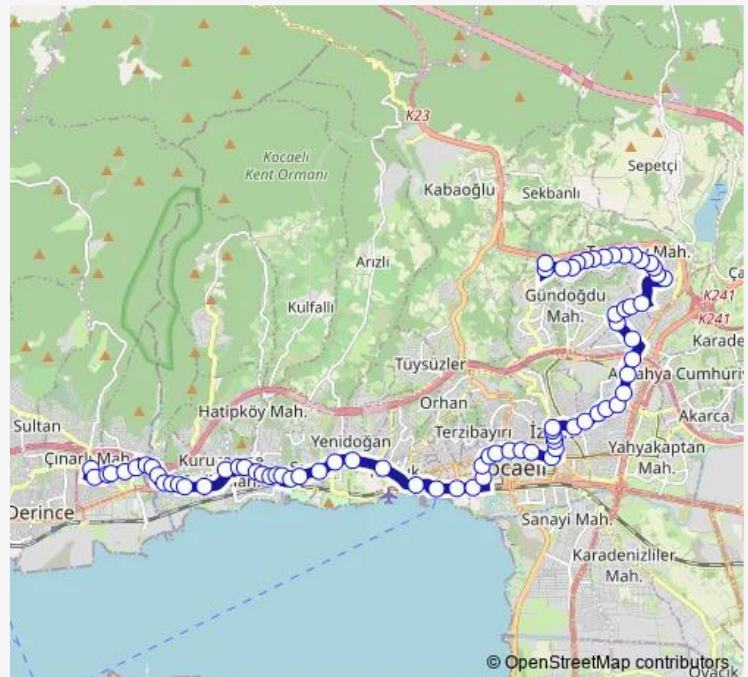

### Route schedule

Çınarlı Meydan 2 — DÜNYA BANKASI DEPOLAMA ALANI 1

Monday 00:04-23:48

Tuesday 00:04-23:48

Wednesday 00:04-23:48

Thursday 00:04-23:48

Friday 00:04-23:48

Saturday 00:04-23:48

### Route info

Direction: Çınarlı Meydan 2

Stops: 75

Trip Duration: 0 hour 41 min

92 — Bayindirlik-Çenesuyu

BusMaps

Diyaliz Merkezi

Seka Bloklari

## Route info

Direction: Dünya Bankasi Depolama Alanı

Stops: 71

Trip Duration: 0 hour 38 min

Otađ

Dinamik Sokak 1

Beyaz Orkide

Tavřantepe Otogar Sapađı