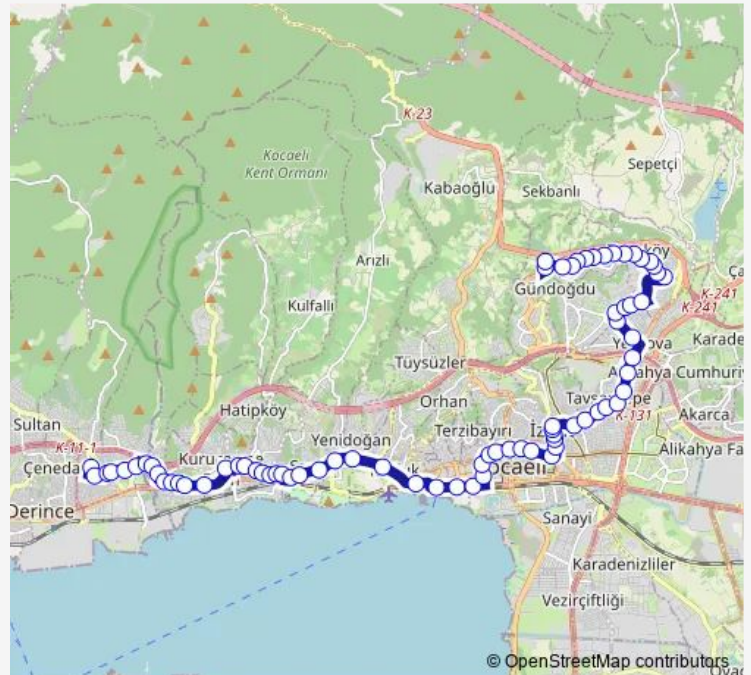

Yeni Mahalle Muhtarlığı

Kaçar Sokak

Mehmet Sinan Dereli Ortaokulu 1

Route schedule

Çınarli Meydan 2 — Dünya Bankasi Depolama Alanı 1

Monday 00:04-23:48

Tuesday 00:04-23:48

Wednesday 00:04-23:48

Thursday 00:04-23:48

Friday 00:04-23:48

Saturday 00:04-23:48

Sunday 00:02-23:42

Route info

Direction: Çınarli Meydan 2

Stops: 75

Trip Duration: 0 hour 41 min

Tuesday 06:15-23:02

Wednesday 06:15-23:02

Thursday 06:15-23:02

Friday 06:15-23:02

Saturday 06:15-23:02

Sunday 06:40-23:00

Route info

Direction: Dünya Bankasi Depolama Alanı