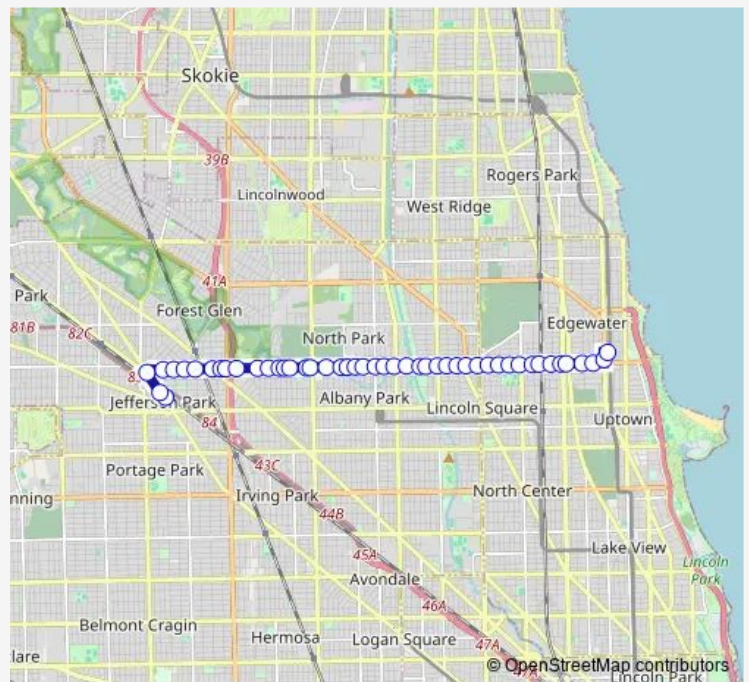

[Go to website](#)

Direction
 Kedzie & Catalpa — Berwyn & Broadway (Red Line)
 27 stops
[Open route schedule](#)

- Kedzie & Catalpa
- Kimball & Catalpa
- Kimball & Balmoral
- Kimball & Berwyn
- Foster & Spaulding
- Foster & Kedzie
- Foster & Albany
- Foster & Virginia
- Foster & Francisco
- Foster & California
- Foster & Washtenaw
- Foster & Rockwell
- Foster & Lincoln
- Foster & Western
- Foster & Oakley
- Foster & Leavitt
- Foster & Hoyne
- Foster & Damen
- Foster & Wolcott
- Foster & Ravenswood
- Foster & Paulina

Route schedule

Kedzie & Catalpa — Berwyn & Broadway (Red Line)

Monday	15:18
Tuesday	15:18
Wednesday	15:18
Thursday	15:18
Friday	15:18
Saturday	—
Sunday	—

Route info

Direction: Kedzie & Catalpa
 Stops: 27
 Trip Duration: 0 hour 31 min

92 — Foster

Foster & Ashland

Foster & Clark

Foster & Glenwood

Foster & Lakewood

Broadway & Foster

Berwyn & Broadway (Red Line)

Direction

Berwyn & Broadway (Red Line) — Jefferson Park Transit Center

50 stops

[Open route schedule](#)

Berwyn & Broadway (Red Line)

Berwyn & Kenmore

Sheridan & Berwyn

Foster & Sheridan

Foster & Broadway