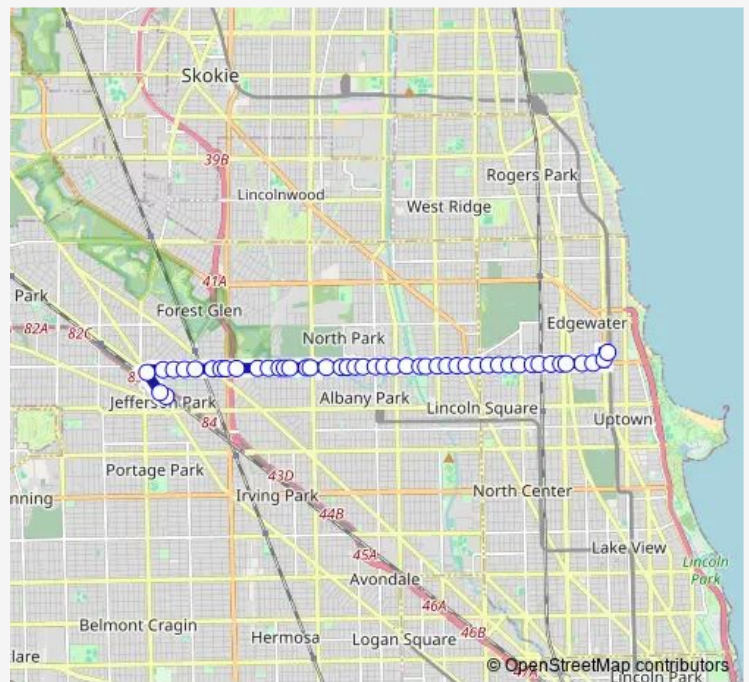

[Go to website](#)

Direction
 Kedzie & Catalpa — Berwyn & Broadway (Red Line)
 27 stops
[Open route schedule](#)

- Kedzie & Catalpa
- Kimball & Catalpa
- Kimball & Balmoral
- Kimball & Berwyn
- Foster & Spaulding
- Foster & Kedzie
- Foster & Albany
- Foster & Virginia
- Foster & Francisco
- Foster & California
- Foster & Washtenaw
- Foster & Rockwell
- Foster & Lincoln
- Foster & Western
- Foster & Oakley
- Foster & Leavitt
- Foster & Hoynie
- Foster & Damen
- Foster & Wolcott
- Foster & Ravenswood
- Foster & Paulina

Route schedule

Kedzie & Catalpa — Berwyn & Broadway (Red Line)

Monday	15:18
Tuesday	15:18
Wednesday	15:18
Thursday	15:18
Friday	15:18
Saturday	—
Sunday	—

Route info

Direction: Kedzie & Catalpa
 Stops: 27
 Trip Duration: 0 hour 31 min

92 — Foster

Foster & Ashland

Foster & Clark

Foster & Glenwood

Foster & Lakewood

Broadway & Foster

Berwyn & Broadway (Red Line)

Direction

Jefferson Park Transit Center — Berwyn & Broadway (Red Line)

47 stops

[Open route schedule](#)

Jefferson Park Transit Center

Jefferson Park Metra Station Walkway

Milwaukee & Foster

Foster & Long

Foster & Lockwood