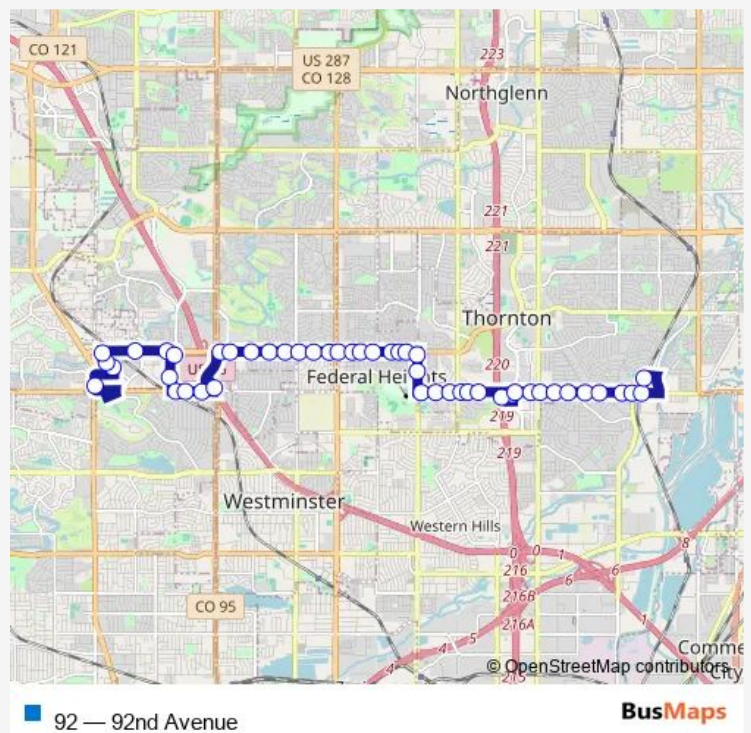

US 36 & Sheridan Station Gate A

W 92nd Ave & Sheridan Blvd

W 92nd Ave & Yates St

W 92nd Ave & Vrain St

W 92nd Ave & Stuart St

W 92nd Ave & Osceola St

W 92nd Ave & Lowell Blvd

W 92nd Ave & Lander St

W 92nd Ave & Grove St

W 92nd Ave & Federal Blvd

Route schedule

Wadsworth Blvd & W 88th Ave — Original Thornton & 88th Station Gate B

| | |
|-----------|-------------|
| Monday | 05:43-21:17 |
| Tuesday | 05:43-21:17 |
| Wednesday | 05:43-21:17 |
| Thursday | 05:43-21:17 |
| Friday | 05:43-21:17 |
| Saturday | 05:45-21:19 |
| Sunday | 09:17-19:18 |

Route info

Direction: Wadsworth Blvd & W 88th Ave

Stops: 48

Trip Duration: 0 hour 35 min

W 92nd Ave & Elm Ct

W 92nd Ave & Camenish St

W 92nd Ave & Bryant Dr

W 92nd Ave & Holiday Cir

W 92nd Ave & Tejon St

W 92nd Ave & Holiday Blvd

Pecos St & W 92nd Ave

Pecos St & W 90th Ave

W 88th Ave & Osage St

W 88th Ave & Mariposa St

W 88th Ave & Santa Fe Dr

W 88th Ave & Huron St