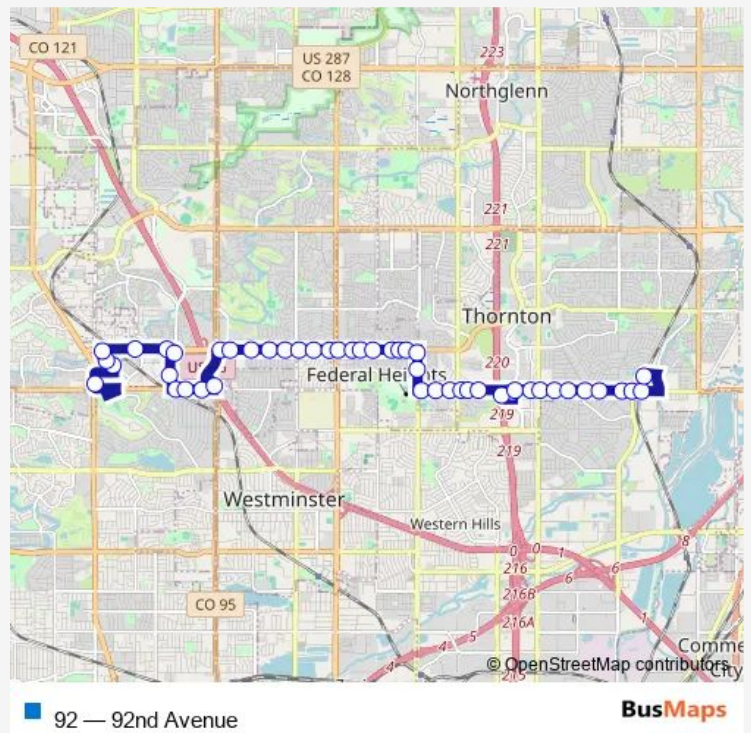

US 36 & Sheridan Station Gate A

W 92nd Ave & Sheridan Blvd

W 92nd Ave & Yates St

W 92nd Ave & Vrain St

W 92nd Ave & Stuart St

W 92nd Ave & Osceola St

W 92nd Ave & Lowell Blvd

W 92nd Ave & Lander St

W 92nd Ave & Grove St

W 92nd Ave & Federal Blvd

Route schedule

Wadsworth Blvd & W 88th Ave — Original Thornton & 88th Station Gate B

Monday	05:43-21:17
Tuesday	05:43-21:17
Wednesday	05:43-21:17
Thursday	05:43-21:17
Friday	05:43-21:17
Saturday	05:45-21:19
Sunday	09:17-19:18

Route info

Direction: Wadsworth Blvd & W 88th Ave

Stops: 48

Trip Duration: 0 hour 41 min

W 92nd Ave & Elm Ct

W 92nd Ave & Camenish St

W 92nd Ave & Bryant Dr

W 92nd Ave & Holiday Cir

W 92nd Ave & Tejon St

W 92nd Ave & Holiday Blvd

Pecos St & W 92nd Ave

Pecos St & W 90th Ave

W 88th Ave & Osage St

W 88th Ave & Mariposa St

W 88th Ave & Santa Fe Dr

W 88th Ave & Huron St