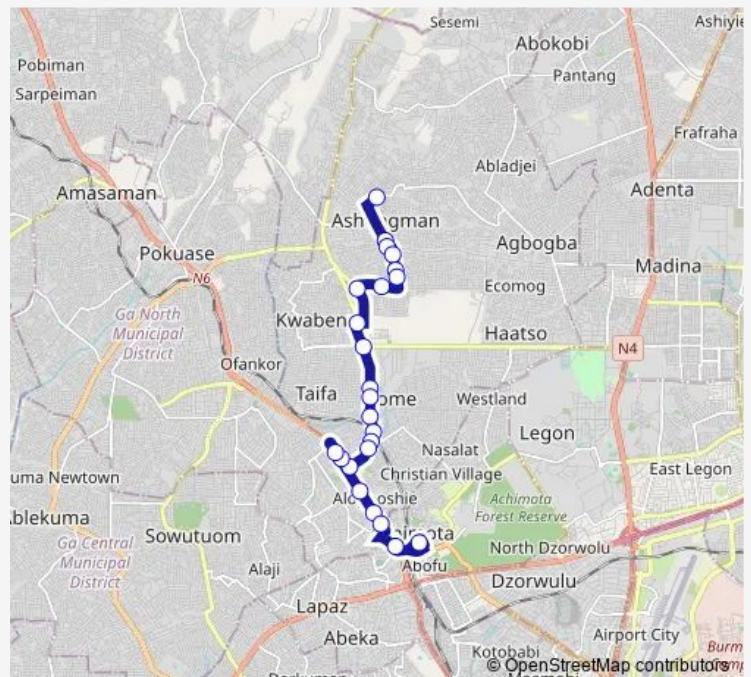

Thursday 06:00

Friday 06:00

Saturday 06:00

Sunday 06:00

Route info

Direction: Dome /Ashongman Estates

Stops: 24

Trip Duration: 1 hour 3 min

92 — Dome /Ashongman Estates ↔ Achimota

Neoplan

Achimota Overhead

Achimota New Station

**Direction**

Achimota New Station — Dome /Ashongman Estates

24 stops

[Open route schedule](#)

Achimota New Station

Neoplan

ABC Junction

Mile 7

Best Point

Achimota Mall

St. Johns

Dome Market

## Route info

Direction: Achimota New Station

Stops: 24

Trip Duration: 0 hour 51 min

92 Bus time schedules and route maps are available in an offline PDF at [busmaps.com](https://busmaps.com). Use the [busmaps.com](https://busmaps.com) website to see live bus times, train schedule or subway schedule, and step-by-step directions for all public transit in Accra