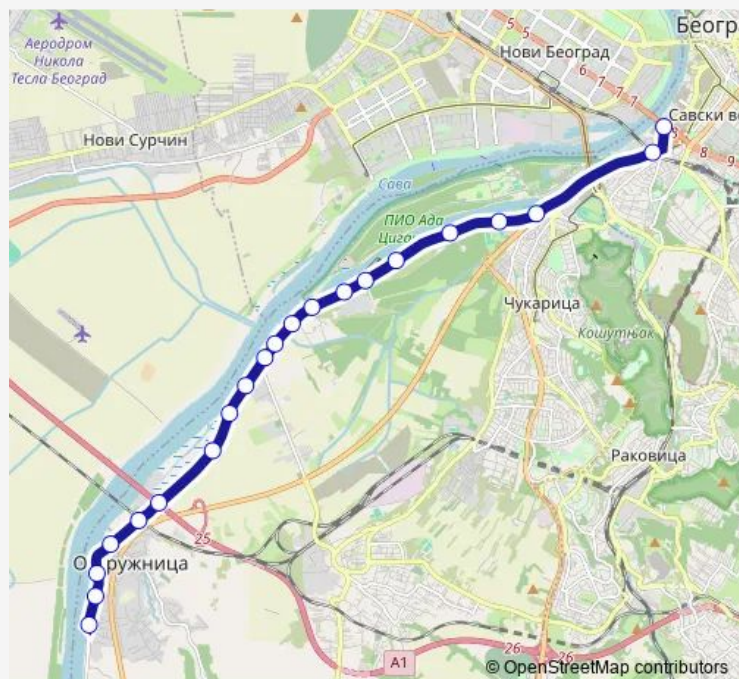

Ostružnica /Karaula/

Route schedule

Beograd Na Vodi — Ostružnica /Karaula/

Monday 05:30-23:20

Tuesday 05:30-23:20

Wednesday 05:30-23:20

Thursday 05:30-23:20

Friday 05:30-23:20

Saturday 06:00-23:20

Sunday 06:00-23:20

Route info

Direction: Beograd Na Vodi

Stops: 21

Trip Duration: 0 hour 40 min

Direction

Ostružnica /Karaula/ — Beograd Na Vodi

25 stops

[Open route schedule](#)

Ostružnica /Karaula/

Lole Ribara

Savska

Mz Ostružnica

Železnički Nadvožnjak

Nadvožnjak

Thursday 05:20-22:40

Friday 05:20-22:40

Saturday 05:20-22:40

Sunday 05:20-22:40

Route info

Direction: Ostružnica /Karaula/

Stops: 25

Trip Duration: 0 hour 40 min