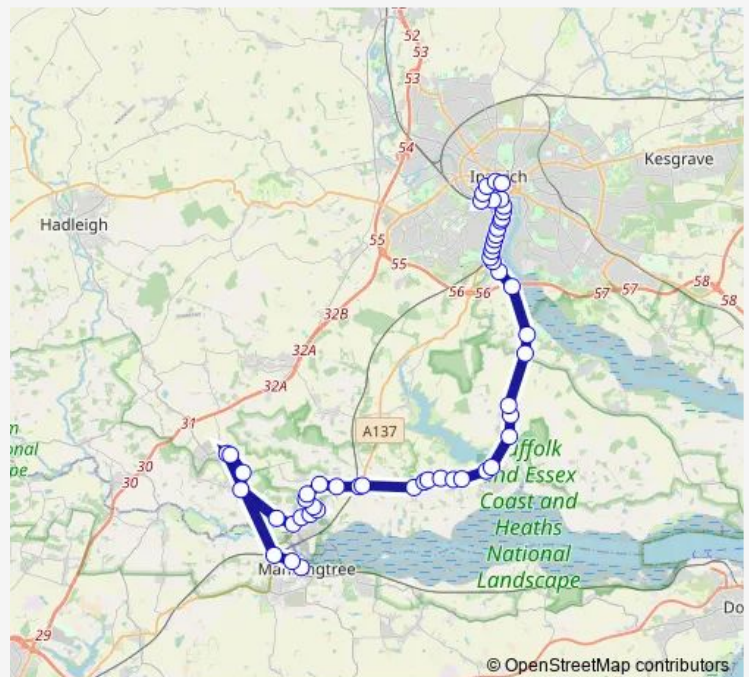

Thursday 08:25-17:40

Friday 08:25-17:40

Saturday 08:25-17:40

Sunday —

Route info

Direction: Old Cattle Market Bus Station

Stops: 50

Trip Duration: 0 hour 50 min

■ 92 — Ipswich - Holbrook - Brantham - Manningtree

Berners Field

Compasses

Hospital School

Royal Hospital School

Alton Water

Larksfield Road

Kings Head

Waldegrave Way

Edgefield Avenue

School

Sports Centre

Riverview

Bendalls Court

Direction

Old Cattle Market Bus Station — High School