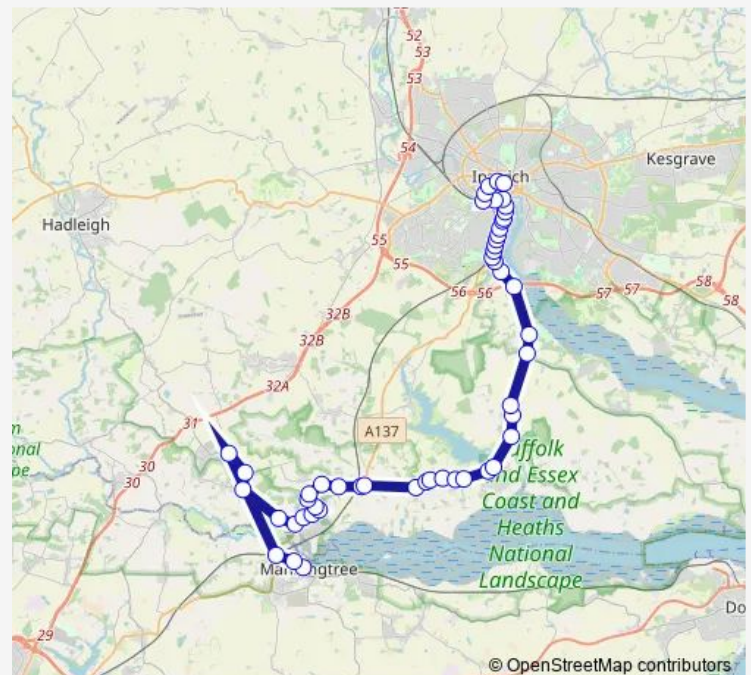

Thursday 07:09-18:30

Friday 07:09-18:30

Saturday 07:35-18:30

Sunday —

Route info

Direction: Bendalls Court

Stops: 51

Trip Duration: 1 hour 10 min

■ 92 — Ipswich - Holbrook - Brantham - Manningtree

BusMaps

Kings Head

Larksfield Road

Alton Water

Royal Hospital School

Hospital School

Compasses