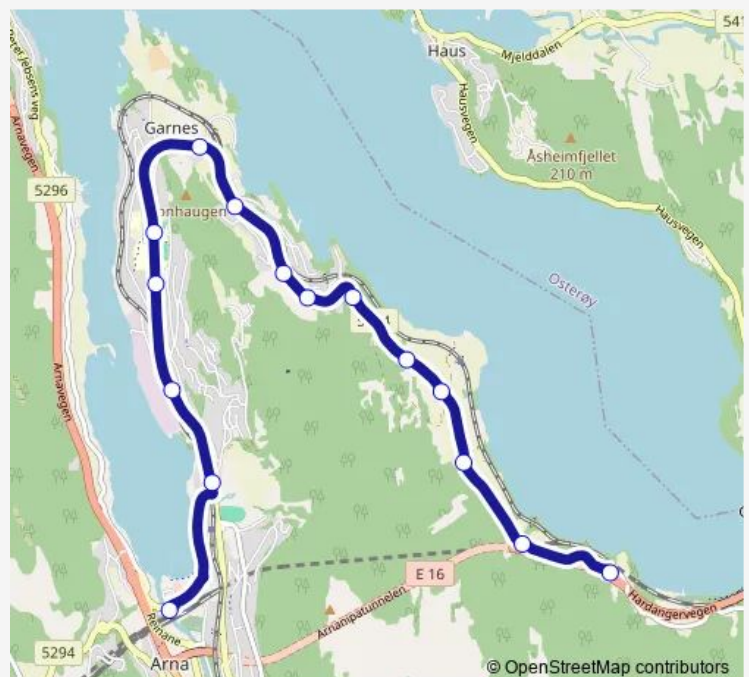

Local Bus Service 92 Takvam-Garnes - Arna stasjon

[Go to website](#)

Direction

Arna terminal — Takvam ved rundkjøring

15 stops

[Open route schedule](#)

Arna terminal

Bommane

Beyer

Seimsmarka

Garneshøgda

Garnesstølen

Rasmusvegen

Garnesmarka vest

Garnesmarka

Garnesmarka øst

Tunes

Tunes skule

Tunestveit

Takvam vest

Takvam ved rundkjøring

Route schedule

Arna terminal — Takvam ved rundkjøring

Monday 06:25-22:40

Tuesday 06:25-22:40

Wednesday 06:25-01:10⁺¹

Thursday 06:25-22:40

Friday 06:25-22:40

Saturday 07:40-01:10⁺¹

Sunday 10:40-22:40

Route info

Direction: Arna terminal

Stops: 15

Trip Duration: 0 hour 11 min

■ 92 — Takvam-Garnes - Arna stasjon

BusMaps