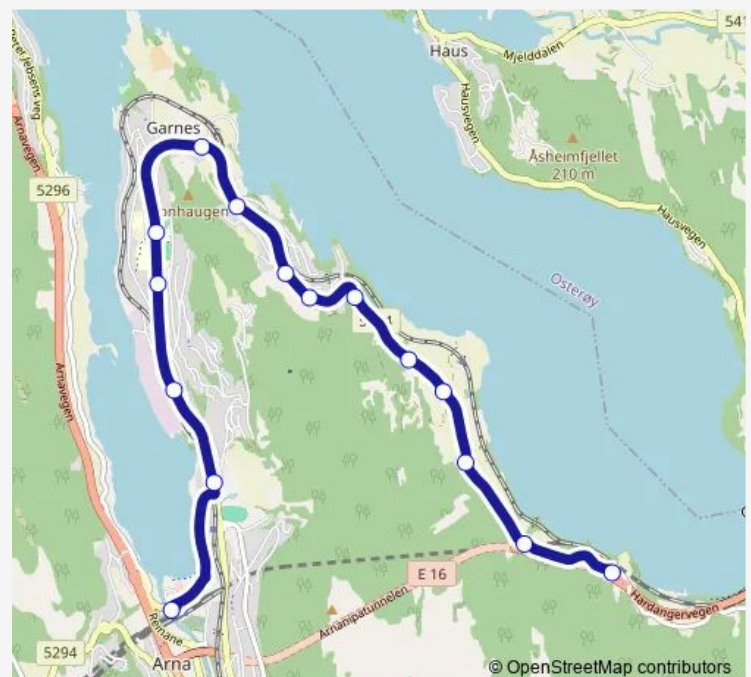

Wednesday 06:25-01:10⁺¹

Thursday 06:25-22:40

Friday 06:25-22:40

Saturday 07:40-01:10⁺¹

Sunday 10:40-22:40

Route info

Direction: Arna terminal

Stops: 15

Trip Duration: 0 hour 15 min

■ 92 — Takvam-Garnes - Arna stasjon

BusMaps

Direction

Takvam ved rundkjøring — Arna terminal

3 stops

[Open route schedule](#)

Takvam ved rundkjøring

Øyrane torg E16

Arna terminal

Route schedule

Takvam ved rundkjøring — Arna terminal

Monday 17:25-22:25

Tuesday 17:25-22:25

Wednesday 17:25-22:25

Thursday 17:25-22:25

Friday 17:25-22:25

Saturday 21:29

Sunday —

Route info

Direction: Takvam ved rundkjøring

Stops: 3

Trip Duration: 0 hour 7 min

Direction