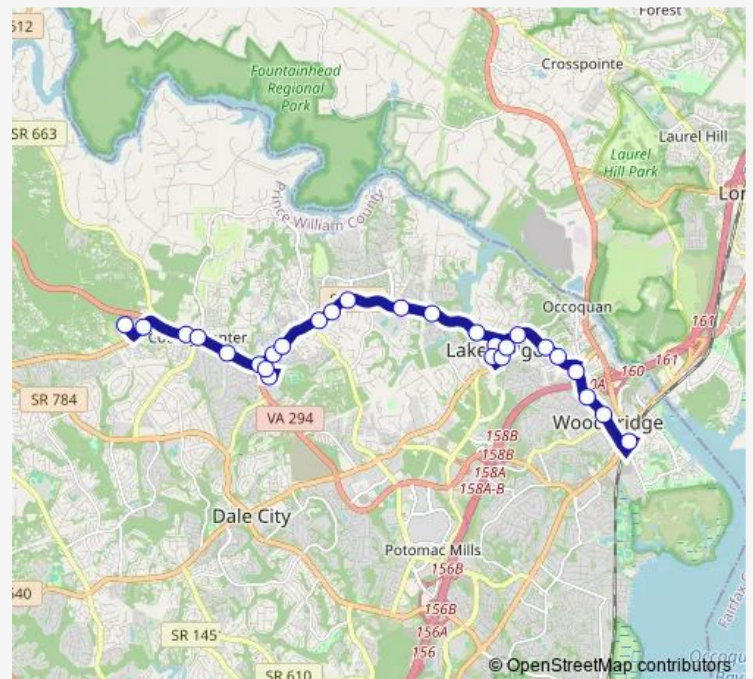

Touchstone Cir @ Sidney Way

Touchstone Cir @ Perchance Ter

Touchstone Cir @ Seeton Sq

Route schedule

Woodbridge VRE Station Departures — Ridgefield Village

Monday 05:05-21:50

Tuesday 05:05-21:50

Wednesday 05:05-21:50

Thursday 05:05-21:50

Friday 05:05-21:50

Saturday 07:30-20:10

Sunday 07:30-20:10

Route info

Direction: Woodbridge VRE Station Departures

Stops: 29

Trip Duration: 0 hour 50 min

92 — Lake Ridge Local

Old Bridge Rd @ Troupe St

Chinn Park Dr @ Chinn Center Departures

Troupe St @ Cordelia Ct

Prince William Pkwy @ Laurel Hills Dr

Prince William Pkwy @ Greatbridge Rd

Prince William Pkwy @ McCoart Building

Prince William Pkwy @ Marblestone Dr

Prince William Pkwy @ Ridgefield Rd

Prince William Pkwy @ Ridgewood Center Dr

Old Bridge Rd @ Troupe St

Chinn Park Dr @ Chinn Center Departures

Troupe St @ Cordelia Ct

Old Bridge Rd @ Titania Way