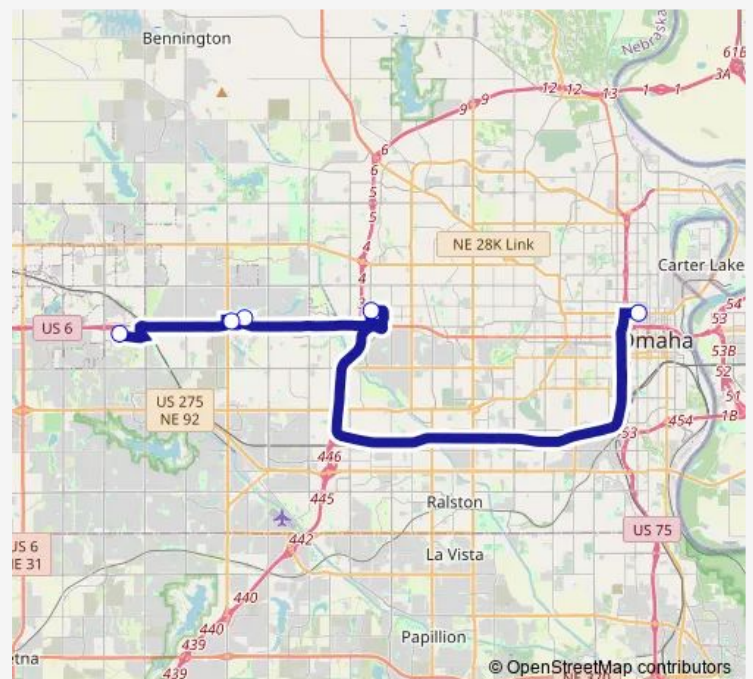

### Direction

22 & Cuming St Nw — Village Pointe Park & Ride

5 stops

[Open route schedule](#)

22 & Cuming St Nw

Westroads TC Bay 5

FNB Pkwy & 137th Nw

FNB Pkwy & 143 Ne

### Route schedule

22 & Cuming St Nw — Village Pointe Park & Ride

Monday 05:35-18:30

Tuesday 05:35-18:30

Wednesday 05:35-18:30

Thursday 05:35-18:30

Friday 05:35-18:30

Saturday —

### Route info

Direction: 22 & Cuming St Nw

Stops: 5

Trip Duration: 0 hour 35 min

92 — Dodge Express

**Direction**

Village Pointe Park &amp; Ride — 22nd &amp; Cuming Ne

6 stops

Village Pointe Park &amp; Ride — 22nd &amp; Cuming Ne

Monday	06:10-18:50
Tuesday	06:10-18:50
Wednesday	06:10-18:50
Thursday	06:10-18:50
Friday	06:10-18:50
Saturday	—
Sunday	—

**Route info**

Direction: Village Pointe Park &amp; Ride